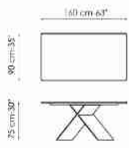

# AX

Designer: **Gino Carollo**

Geometric essentiality and linearity are choices of a design language for the AX table based on simplicity but also solidity, underlined by the sizeable base. The appeal of the material contrast between the top and the legs makes any decoration almost superfluous, enhancing the purity of the design and the artisan excellence of Bonaldo. The juxtaposition of very different materials underlines the

# Data sheet

Width:160cm  
Depth:90cm  
Height:± 75cm

Width:180cm  
Depth:90cm  
Height:± 75cm

Width:200cm  
Depth:100cm  
Height:± 75cm

Width:220cm  
Depth:100cm  
Height:± 75cm

Width:250cm  
Depth:100cm  
Height:± 75cm

Width:300cm  
Depth:100-108cm  
Height:± 75cm

Width:300cm  
Depth:120cm  
Height:± 75cm

Width:200cm  
Depth:108cm  
Height:± 75cm

Width:250cm  
Depth:112cm  
Height:± 75cm

Width:300cm  
Depth:120cm  
Height:± 75cm

Width:160-240cm  
Depth:90cm  
Height:± 75cm

Width:180-260cm  
Depth:90cm  
Height:± 75cm

Width:200-300cm  
Depth:100cm  
Height:± 75cm