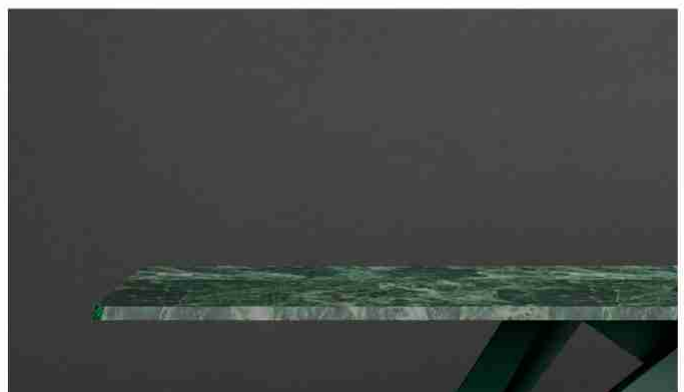

Big Table 10th Anniversary Special Edition

Designer: **Alain Gilles**

In 2019, Alain Gilles met Bonaldo and an unconventional idea emerged, a bold design for a product destined to make history: Big Table. In 2019, a special edition to celebrate the 10th anniversary of an icon was presented. The distinguishing feature of Big Table is its base, made up of four laser-cut steel legs that intertwine and overlap, of which the perception changes, depending on the observer's perspective. It is a play on equilibrium, a magical contrast between the linearity of the top and the

dynamism suggested by the inclined legs. Ten years after its launch, Big Table is offered in a special edition to celebrate this vital milestone in the history of a product, which has become a true icon of design. In this new version, the table has a rectangular Saint Denis marble top with a strong graphic pattern and colours with extraordinary intensity. The top is combined with the steel base painted in the same colour, thereby creating a single whole that never ceases to astound and inspire.

Data sheet

Width:200cm
Depth:100cm
Height:75cm

Width:250cm
Depth:100cm
Height:75cm

Width:300cm
Depth:108cm
Height:75cm

Top

Marble

Marble
Saint Denis

Legs

Metal

Painted metal
Mat Sanit
Denis green

The samples above represent the complete range of materials and finishes available for this product (regardless of the top shape or size, in the case of tables). Fabrics, eco-leather, leather and emery leather shown in this website are a selection. Colors and finishes are approximate and may slightly differ from actual ones. Please visit Bonaldo dealers to see the complete sample collection and get further details about our products.