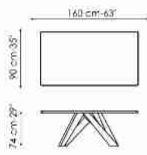

Big Table

Designer: **Alain Gilles**

The inclination of the legs evokes dynamism, the linearity of the top bestows great visual stability. Whether stationary or in motion, Big Table has a decidedly unusual personality. Big Table's legs are in laser-cut steel in different sizes and geometric shapes, shaped and matt painted in numerous combinations of colours; the fixed or extendable top is available in matt white lacquer or

Data sheet

Width:160cm
Depth:90cm
Height:± 74cm

Width:180cm
Depth:90cm
Height:± 74cm

Width:200cm
Depth:100cm
Height:± 75cm

Width:220cm
Depth:100cm
Height:± 75cm

Width:250cm
Depth:100cm
Height:± 75cm

Width:300cm
Depth:100-108cm
Height:± 75cm

Width:300cm
Depth:120cm
Height:± 76cm

Width:160-240cm
Depth:90cm
Height:± 75cm

Width:180-260cm
Depth:90cm
Height:± 75cm

Width:200-300cm
Depth:100cm
Height:± 75cm

Fixed table top

Wood

Veneered wood
Walnut
Canaletto