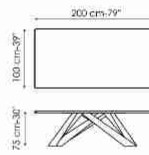

Big Table

Designer: **Alain Gilles**

The inclination of the legs evokes dynamism, the linearity of the top bestows great visual stability. Whether stationary or in motion, Big Table has a decidedly unusual personality. Big Table's legs are in laser-cut steel in different sizes and geometric shapes, shaped and matt painted in numerous combinations of colours; the fixed or extendable top is available in matt white lacquer or

Data sheet

Width:160cm
Depth:90cm
Height:± 74cm

Width:180cm
Depth:90cm
Height:± 74cm

Width:200cm
Depth:100cm
Height:± 75cm

Width:220cm
Depth:100cm
Height:± 75cm

Width:250cm
Depth:100cm
Height:± 75cm

Width:300cm
Depth:100-108cm
Height:± 75cm

Width:300cm
Depth:120cm
Height:± 76cm

Width:160-240cm
Depth:90cm
Height:± 75cm

Width:180-260cm
Depth:90cm
Height:± 75cm

Width:200-300cm
Depth:100cm
Height:± 75cm

Fixed table top

Wood

Veneered wood
Walnut
Canaletto