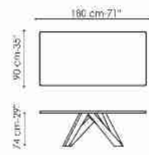

Big Table

Designer: **Alain Gilles**

The inclination of the legs evokes dynamism, the linearity of the top bestows great visual stability. Whether stationary or in motion, Big Table has a decidedly unusual personality. Big Table's legs are in laser-cut steel in different sizes and geometric shapes, shaped and matt painted in numerous combinations of colours; the fixed or extendable top is available in matt white lacquer or

Data sheet

Width:160cm
Depth:90cm
Height:± 74cm

Width:180cm
Depth:90cm
Height:± 74cm

Width:200cm
Depth:100cm
Height:± 75cm

Width:220cm
Depth:100cm
Height:± 75cm

Width:250cm
Depth:100cm
Height:± 75cm

Width:300cm
Depth:100-108cm
Height:± 75cm

Width:300cm
Depth:120cm
Height:± 76cm

Width:160-240cm
Depth:90cm
Height:± 75cm

Width:180-260cm
Depth:90cm
Height:± 75cm

Width:200-300cm
Depth:100cm
Height:± 75cm

Fixed table top

Wood

Veneered wood
Walnut
Canaletto