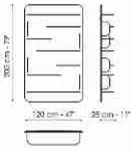

Blabla

Designer: **Marconato and Zappa**

The Blabla collection consists of two different functional units, a bookcase panel and a mirror panel, which when paired together create a system of elements that can be individually positioned or combined in an elegant composition. The distinguishing feature of the Blabla bookcase and mirror is the rounded profile of the shelves

and side support panel, as well as the interruption and discontinuity of the shelves. The Blabla collection consists of a thick Canaletto walnut panel, contrasting with slender metal shelves; the bookcase is wall-hung or floor-standing and comes with shelves of various lengths.

Data sheet

Blabla

Width:120cm

Depth:28cm

Height:200cm

Frame

Wood

Veneered wood
Walnut
Canaletto