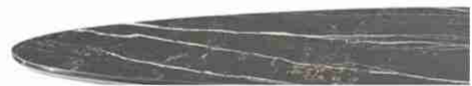

Circus

Designer: **Fabrice Berrux**

Circus is a fixed table which draws on the laws of physics for its contrast of quite different geometric shapes: the impressive and scenic central base is surmounted by a large disc-shaped top, evoking a pleasant sensation of movement. The table acquires strength and elegance in a unique balancing act, becoming the real protagonist of

the living area. The top is available in solid wood, ceramic or marble, and it adapts perfectly to the style of the house, blending harmoniously with the environment without, however, losing its uniqueness. The metal base is available in different versions, including the elegant pearl gold, platinum and clouded chrome finishes.

Data sheet

Width:140cm
Depth:140cm
Height:± 75cm

Width:160cm
Depth:160cm
Height:± 75cm

Width:180cm
Depth:180cm
Height:± 75cm

Top

Wood

Solid wood
American
walnut

Solid wood
Brushed coal
oak