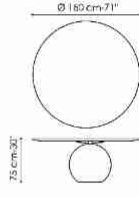

Data sheet

Width:140cm
Depth:140cm
Height:± 75cm

Width:160cm
Depth:160cm
Height:± 75cm

Width:180cm
Depth:180cm
Height:± 75cm

Top

Wood

Solid wood
American
walnut

Solid wood
Brushed coal
oak