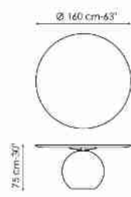

Circus

Designer: **Fabrice Berrux**

Circus is a fixed table which draws on the laws of physics for its contrast of quite different geometric shapes: the impressive and scenic central base is surmounted by a large disc-shaped top, evoking a pleasant sensation of movement. The table acquires strength and elegance in a unique balancing act, becoming the real protagonist of

Data sheet

Width:140cm
Depth:140cm
Height:± 75cm

Width:160cm
Depth:160cm
Height:± 75cm

Width:180cm
Depth:180cm
Height:± 75cm

Top

Wood

Solid wood
American
walnut

Solid wood
Brushed coal
oak