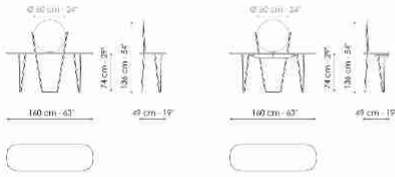

Data sheet

Coseno
Width:160cm
Depth:49cm
Height:136cm

Coseno plus
Width:160cm
Depth:49cm
Height:136cm

Top

Wood

Veneered wood
Walnut
Canaletto

Veneered wood
Brushed coal
oak

Drawers