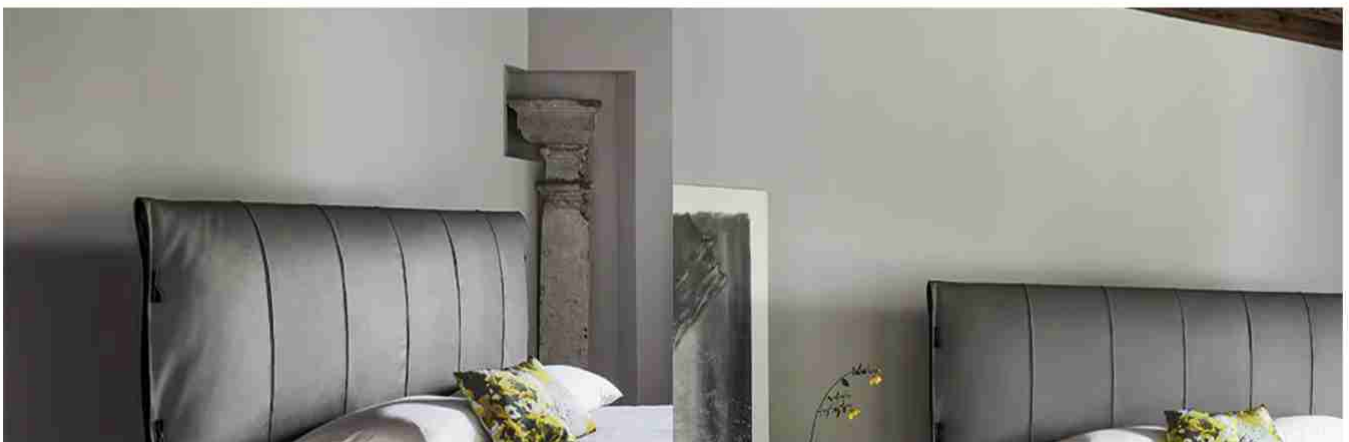

Cuff

Designer: **Mauro Lipparini**

Cuff, available in double or single versions, is a bed made elegant by the precious details that characterise it: the frog fastenings dotting the two flaps of the padded headboard, the pleating that runs vertically, the leather inserts that also enrich the bed frame, the painted metal feet in sophisticated hues. Available with completely removable cover in fabric, leather or eco-leather, Cuff is produced in various versions: with higher headboard (Cuff hi), with thicker bed frame, low feet in painted wood and

low (Cuff plus) or high (Cuff hi plus) headboard. In the versions with storage (Cuff open and Cuff hi open), precious additional space can be gained for storing covers, cushions and everything necessary for the bedroom. The Cuff easy open and Cuff hi easy open versions are furnished with a convenient storage space and also a double-action mechanism that allows the bed surface to be completely raised to facilitate making and cleaning the bed.