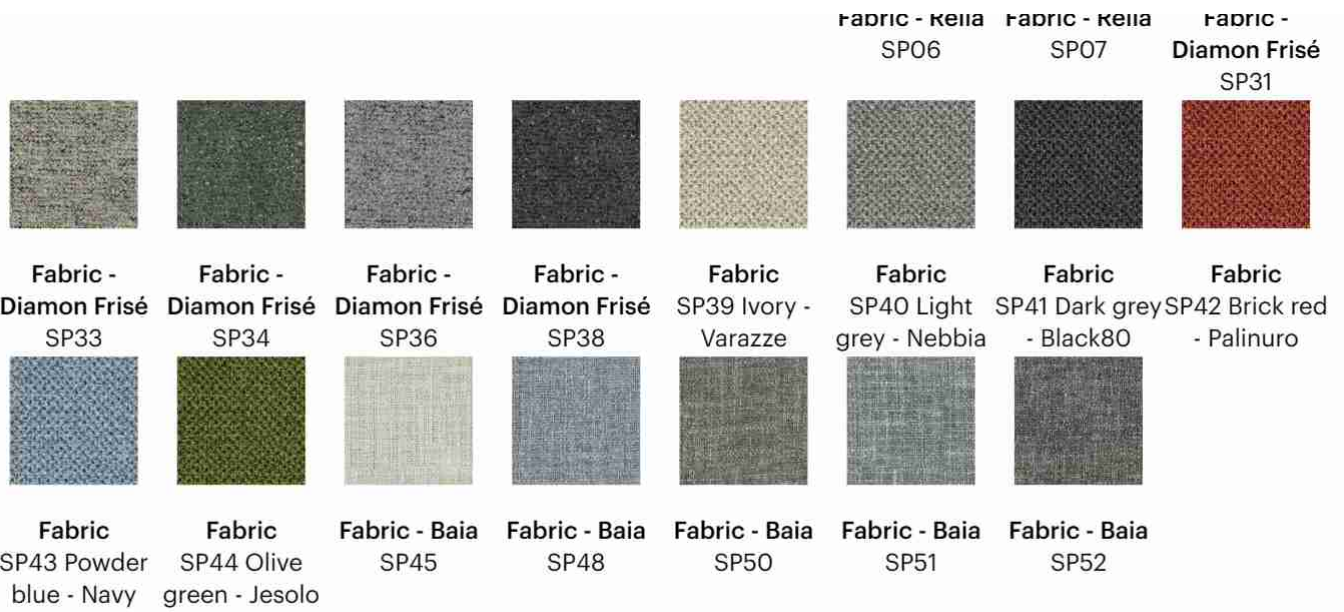

Fabric -
Brionne
SP21

Fabric -
Brionne
SP22

Fabric -
Brionne
SP23

Fabric - Rella
SP01

Fabric - Rella
SP04

Fabric - Rella
SP05

Fabric - Rella

Fabric - Rella

Fabric - Rella

Leather

Eco Leather

Frogs and insert

Leather

Leather Capri L08 Leather Capri L26 Leather Capri L30 Leather Capri L01 Leather Capri L04 Leather Capri L27 Leather Capri L37 Leather Capri L51

Leather Capri L53 Leather Capri L54