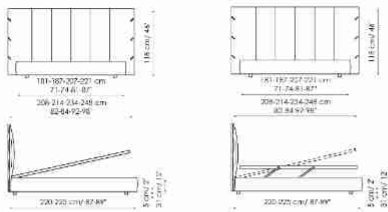

Data sheet

Cuff	Cuff plus	Cuff open	Cuff easy open	Cuff hi	Cuff hi plus
Width:208-214-234-248cm	Width:208-214-234-248cm	Width:208-214-234-248cm	Width:208-214-234-248cm	Width:208-214-234-248cm	Width:208-214-234-248cm
Depth:220-225cm	Depth:220-225cm	Depth:220-225cm	Depth:220-225cm	Depth:220-225cm	Depth:220-225cm
Height:100cm	Height:100cm	Height:100cm	Height:100cm	Height:118cm	Height:118cm