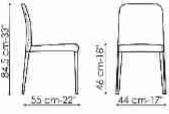

Data sheet

Deli

Width:44cm

Depth:55cm

Height:84.5cm

Cover

Leather

Leather Capri L08 Leather Capri L26 Leather Capri L30 Leather Capri L01 Leather Capri L04 Leather Capri L27 Leather Capri L37 Leather Capri L51