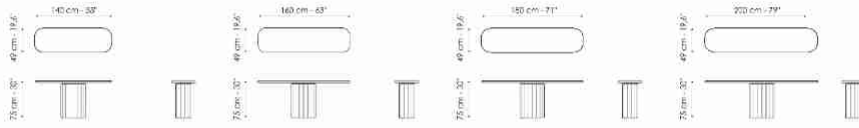

Dorian Console

Designer: **Spazioameno**

Dorian Console is clearly inspired by the model of the Doric column: the essential element in ancient Greek architecture is in fact reinterpreted as the supporting base of this piece of furniture. Made of polyurethane with a brushed finish, the base features the typical grooved

pattern. Where the classic capital was once originally located, there is now the thin surface of the top – available in wood, ceramic or marble - which highlights the visual contrast between the two parts.

Data sheet

Width:140cm
Depth:49cm
Height:± 75cm

Width:160cm
Depth:49cm
Height:± 75cm

Width:180cm
Depth:49cm
Height:± 75cm

Width:200cm
Depth:49cm
Height:± 75cm

Top

Wood

Veneered wood
Walnut
Canaletto