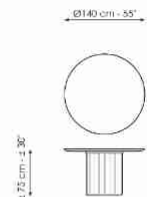

elegant and surprising elongated cylinder that recalls the shape of a Greek column and which pushes the design towards ancient architectural horizons.

Data sheet

Width:200cm
Depth:108cm
Height:± 75cm

Width:250cm
Depth:112cm
Height:± 75cm

Width:280cm
Depth:115cm
Height:± 75cm

Width:300cm
Depth:120cm
Height:± 75cm

Width:300cm
Depth:140cm
Height:± 75cm

Width:140cm
Depth:140cm
Height:± 75cm

Width:160cm
Depth:160cm
Height:± 75cm

Width:180cm
Depth:180cm
Height:± 75cm