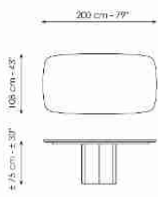

Dorian Table

Designer: **Spazioameno**

In the table Dorian, flexible qualities and geometric simplicity establish an interplay through contrast. The large top - made of ceramic, marble or wood - rests on a base with a striking sculptural character, consisting of an

elegant and surprising elongated cylinder that recalls the shape of a Greek column and which pushes the design towards ancient architectural horizons.

Data sheet

Width:200cm
Depth:108cm
Height:± 75cm

Width:250cm
Depth:112cm
Height:± 75cm

Width:280cm
Depth:115cm
Height:± 75cm

Width:300cm
Depth:120cm
Height:± 75cm

Width:300cm
Depth:140cm
Height:± 75cm

Width:140cm
Depth:140cm
Height:± 75cm

Width:160cm
Depth:160cm
Height:± 75cm

Width:180cm
Depth:180cm
Height:± 75cm