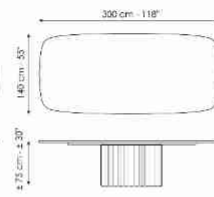

elegant and surprising elongated cylinder that recalls the shape of a Greek column and which pushes the design towards ancient architectural horizons.

Data sheet

Width:200cm
Depth:108cm
Height:± 75cm

Width:250cm
Depth:112cm
Height:± 75cm

Width:280cm
Depth:115cm
Height:± 75cm

Width:300cm
Depth:120cm
Height:± 75cm

Width:300cm
Depth:140cm
Height:± 75cm

Width:140cm
Depth:140cm
Height:± 75cm

Width:160cm
Depth:160cm
Height:± 75cm

Width:180cm
Depth:180cm
Height:± 75cm