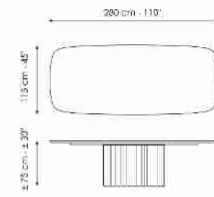

elegant and surprising elongated cylinder that recalls the shape of a Greek column and which pushes the design towards ancient architectural horizons.

Data sheet

Width:200cm
Depth:108cm
Height:± 75cm

Width:250cm
Depth:112cm
Height:± 75cm

Width:280cm
Depth:115cm
Height:± 75cm

Width:300cm
Depth:120cm
Height:± 75cm

Width:300cm
Depth:140cm
Height:± 75cm

Width:140cm
Depth:140cm
Height:± 75cm

Width:160cm
Depth:160cm
Height:± 75cm

Width:180cm
Depth:180cm
Height:± 75cm