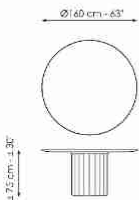

elegant and surprising elongated cylinder that recalls the shape of a Greek column and which pushes the design towards ancient architectural horizons.

Data sheet

Width:200cm
Depth:108cm
Height:± 75cm

Width:250cm
Depth:112cm
Height:± 75cm

Width:280cm
Depth:115cm
Height:± 75cm

Width:300cm
Depth:120cm
Height:± 75cm

Width:300cm
Depth:140cm
Height:± 75cm

Width:140cm
Depth:140cm
Height:± 75cm

Width:160cm
Depth:160cm
Height:± 75cm

Width:180cm
Depth:180cm
Height:± 75cm