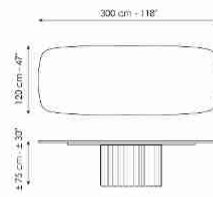

elegant and surprising elongated cylinder that recalls the shape of a Greek column and which pushes the design towards ancient architectural horizons.

Data sheet

Width:200cm
Depth:108cm
Height:± 75cm

Width:250cm
Depth:112cm
Height:± 75cm

Width:280cm
Depth:115cm
Height:± 75cm

Width:300cm
Depth:120cm
Height:± 75cm

Width:300cm
Depth:140cm
Height:± 75cm

Width:140cm
Depth:140cm
Height:± 75cm

Width:160cm
Depth:160cm
Height:± 75cm

Width:180cm
Depth:180cm
Height:± 75cm