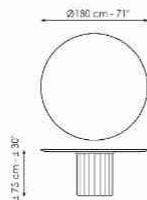

elegant and surprising elongated cylinder that recalls the shape of a Greek column and which pushes the design towards ancient architectural horizons.

Data sheet

Width:200cm
Depth:108cm
Height:± 75cm

Width:250cm
Depth:112cm
Height:± 75cm

Width:280cm
Depth:115cm
Height:± 75cm

Width:300cm
Depth:120cm
Height:± 75cm

Width:300cm
Depth:140cm
Height:± 75cm

Width:140cm
Depth:140cm
Height:± 75cm

Width:160cm
Depth:160cm
Height:± 75cm

Width:180cm
Depth:180cm
Height:± 75cm