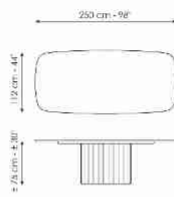

Dorian Table

Designer: **Spazioameno**

In the table Dorian, flexible qualities and geometric simplicity establish an interplay through contrast. The large top - made of ceramic, marble or wood - rests on a base with a striking sculptural character, consisting of an

elegant and surprising elongated cylinder that recalls the shape of a Greek column and which pushes the design towards ancient architectural horizons.

Data sheet

Width:200cm
Depth:108cm
Height:± 75cm

Width:250cm
Depth:112cm
Height:± 75cm

Width:280cm
Depth:115cm
Height:± 75cm

Width:300cm
Depth:120cm
Height:± 75cm

Width:300cm
Depth:140cm
Height:± 75cm

Width:140cm
Depth:140cm
Height:± 75cm

Width:160cm
Depth:160cm
Height:± 75cm

Width:180cm
Depth:180cm
Height:± 75cm