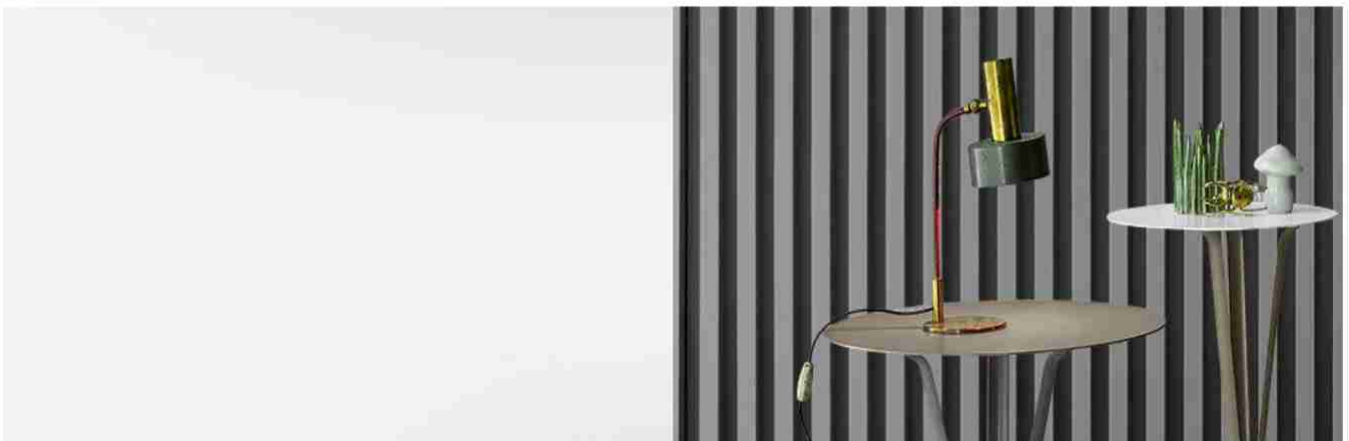

Kadou coffee

Kadou coffee is an elegant coffee table which recalls the shapes of a traditional Japanese flower composition: in fact, its name means “the art of flowers”. The top and base are in painted metal, available in seven elegant colours. The branches, which make up the legs, are placed asymmetrically with respect to the base and top; they too in painted steel. They are available in a range of colours, making it possible to give an overall note of colour or opt for a monochromatic effect. Kadou coffee is available in three versions (high, middle, low), in which the diameter

of the tops and the height of the coffee table varies. A collection of informal coffee tables, ideal in the home environment and for the most varied contract uses: spaces that are open to the public, showrooms, shops, waiting rooms and even offices. Simple in its materials, but pleasantly sophisticated in its design and shape, Kadou coffee is a design product with a striking aesthetic connotation, able to furnish with style, and tell a strongly evocative story.

Data sheet

Kadou coffee high
Width:39cm
Depth:39cm
Height:55cm

Kadou coffee medium
Width:50cm
Depth:50cm
Height:48cm

Kadou coffee low
Width:70cm
Depth:70cm
Height:38cm

Top and base

Metal

Painted metal Mat white
Painted metal Mat anthracite
Painted metal Mat dove grey
Metal Supreme anthracite