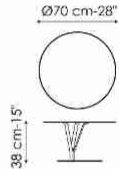

Data sheet

Kadou coffee high
Width:39cm
Depth:39cm
Height:55cm

Kadou coffee medium
Width:50cm
Depth:50cm
Height:48cm

Kadou coffee low
Width:70cm
Depth:70cm
Height:38cm

Top and base

Metal

Painted metal Mat white
Painted metal Mat anthracite
Painted metal Mat dove grey
Metal Supreme anthracite