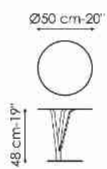

Data sheet

Kadou coffee high
Width:39cm
Depth:39cm
Height:55cm

Kadou coffee medium
Width:50cm
Depth:50cm
Height:48cm

Kadou coffee low
Width:70cm
Depth:70cm
Height:38cm

Top and base

Metal

Painted metal Mat white
Painted metal Mat anthracite
Painted metal Mat dove grey
Metal Supreme anthracite