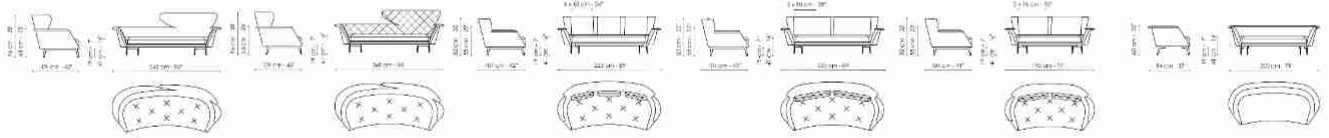

Lovy

Lovy is a fixed sofa with an unusual silhouette: the semi-oval shape encourages conversation and the dual-height backrest creates movement from a visual perspective. Perfect for contract settings, the particular shape of the backrest makes it ideal for use in the middle of the room. In the modular version, Lovy sofa becomes even more customisable thanks to the various elements that allow it to be adapted to different spaces. The body is upholstered in removable fabric, the metal base is available in numerous colours and finishes. The vast success that this

model has enjoyed has inspired Bonaldo to introduce a complete Lovy collection, thus making it possible to create perfectly coordinated environments with the same original style connotations: Lovy hi (with straight, high backrest), Lovy low (with straight, low backrest), Lovy ego (quilted), and Lovy armchair (with high or low backrest). The new and different modular elements allow the Lovy sofa to adapt to spaces and create customised solutions according to everyone's aesthetic needs.

Data sheet

Lovy - sofa 248

Width:248cm
Depth:109cm
Height:96cm

Lovy ego - sofa 248

Width:248cm
Depth:109cm
Height:96cm

Lovy hi - sofa 225 with 3 cushions

Width:225cm
Depth:107cm
Height:82cm

Lovy hi - sofa 225 with 2 cushions

Width:162cm
Depth:64cm
Height:36cm

Pouf Ø55

Width:55cm
Depth:55cm
Height:36cm

Pouf 53x53

Width:53cm
Depth:53cm
Height:36cm

Mediana

Width:192cm
Depth:126cm
Height:82cm

End section sofa