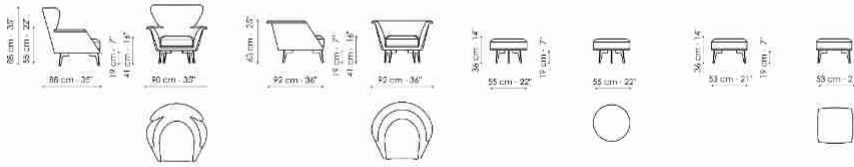

Lovy armchair Low, Lovy armchair Bergère

Lovy armchair has a semi-oval shape, which invites conversation and creates movement from a visual point of view. The body is upholstered in removable fabric; the metal base is available in numerous colours and finishes. Lovy armchair is available in two versions: with low backrest, (Lovy armchair low) and with high backrest, which recalls the silhouette of the typical 18th century upholstered armchair (Lovy armchair bergère). A round

Data sheet

Lovy armchair Bergère
 Width:90cm
 Depth:88cm
 Height:88cm

Lovy armchair Bow
 Width:92cm
 Depth:86cm
 Height:63cm

Lovy pouf
 Width:55cm
 Depth:55cm
 Height:36cm

Lovy pouf
 Width:53cm
 Depth:53cm
 Height:36cm