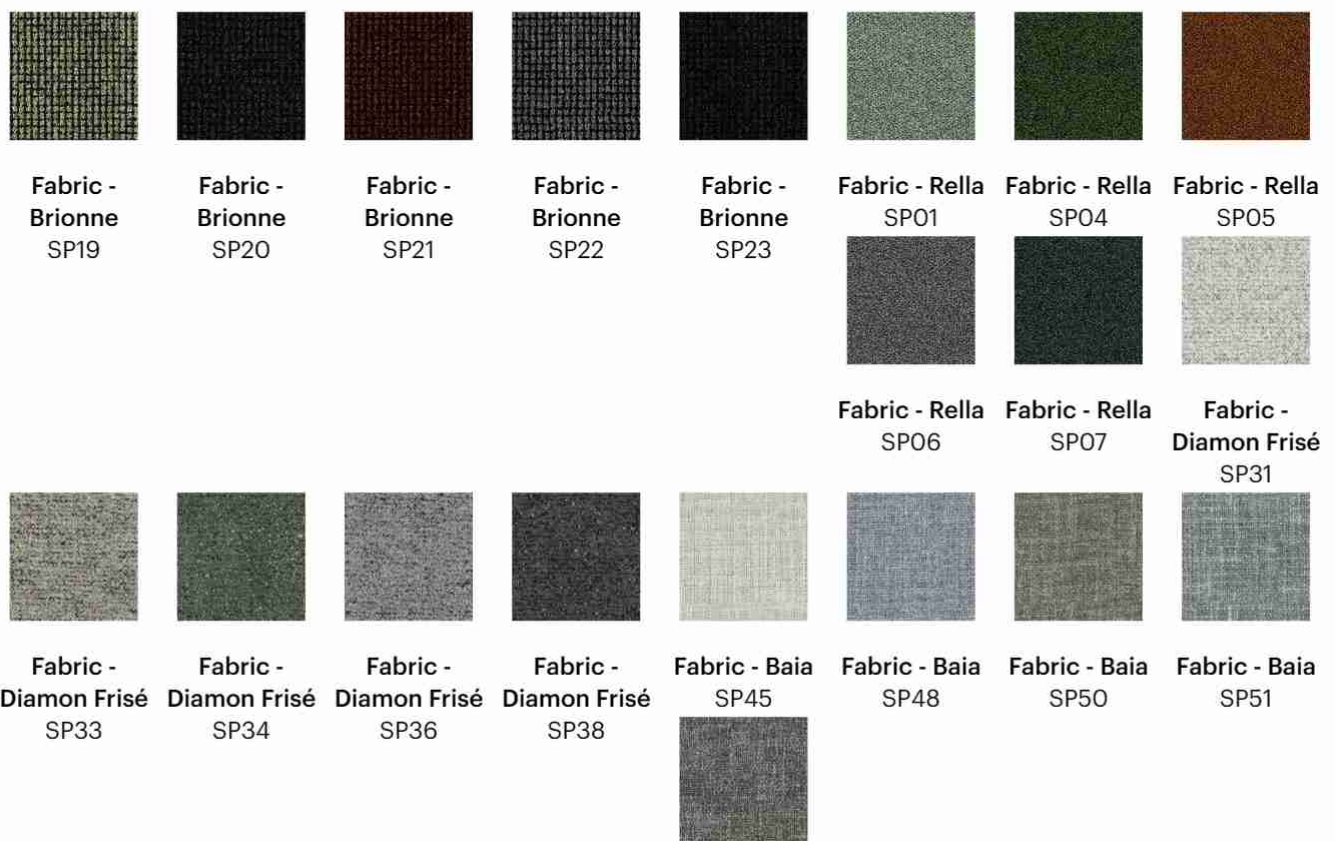

Cover

Fabric - 900

Fabric - Must

Fabric - Special

Feet

Metal

Painted metal Mat white
Painted metal Mat dove grey
Painted metal Mat anthracite grey
Painted metal Mat black
Metal Supreme anthracite

Plus Metal

The samples above represent the complete range of materials and finishes available for this product (regardless of the top shape or size, in the case of tables). Fabrics, eco-leather, leather and emery leather shown in this website are a selection. Colors and finishes are approximate and may slightly differ from actual ones. Please visit Bonaldo dealers to see the complete sample collection and get further details about our products.