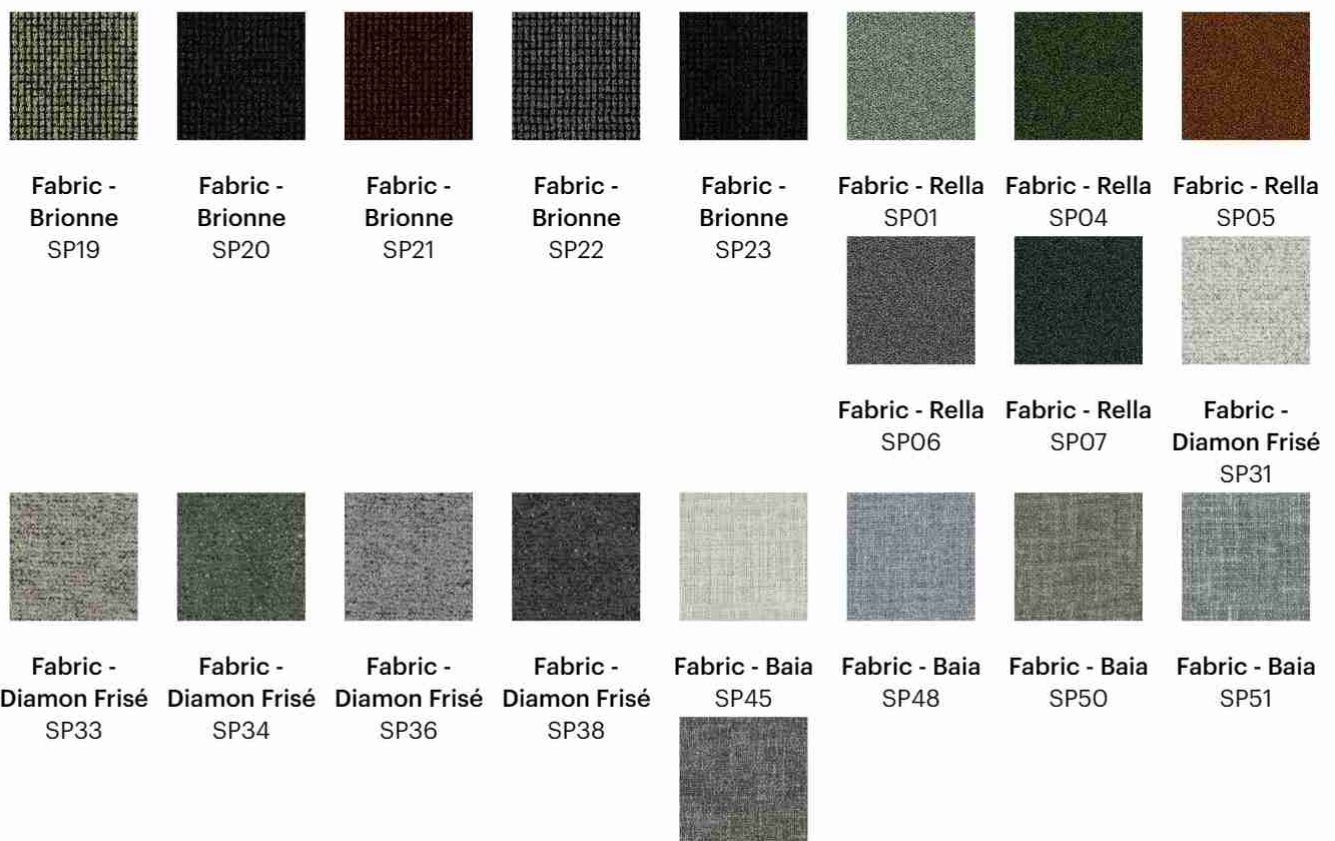

Fabric - Special