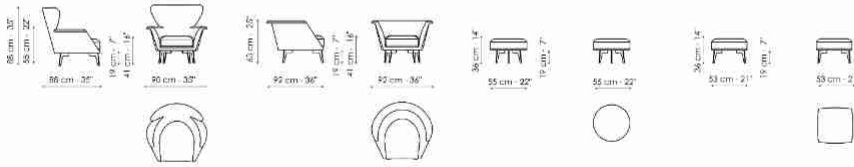

# Lovy armchair Low, Lovy armchair Bergère

Lovy armchair has a semi-oval shape, which invites conversation and creates movement from a visual point of view. The body is upholstered in removable fabric; the metal base is available in numerous colours and finishes. Lovy armchair is available in two versions: with low backrest, (Lovy armchair low) and with high backrest, which recalls the silhouette of the typical 18th century upholstered armchair (Lovy armchair bergère). A round

# Data sheet

**Lovy armchair Bergère**  
 Width:90cm  
 Depth:88cm  
 Height:88cm

**Lovy armchair Bow**  
 Width:92cm  
 Depth:86cm  
 Height:63cm

**Lovy pouf**  
 Width:55cm  
 Depth:55cm  
 Height:36cm

**Lovy pouf**  
 Width:53cm  
 Depth:53cm  
 Height:36cm