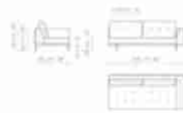

Data sheet

Sofa 196

Width:196cm
Depth:98cm
Height:84cm

Sofa 244

Width:244cm
Depth:98cm
Height:84cm

Sofa 268

Width:268cm
Depth:98cm
Height:84cm

End section sofa 170

Width:170cm
Depth:98cm
Height:84cm

End section sofa 218

Width:218cm
Depth:98cm
Height:84cm

End section sofa 242

Width:242cm
Depth:98cm
Height:84cm

End section with tray 218

Width:218cm
Depth:98cm
Height:84cm

Center section 144

Width:144cm
Depth:98cm
Height:84cm

Center section 192

Width:192cm
Depth:98cm
Height:84cm

Center section 216

Width:216cm
Depth:98cm
Height:84cm

Central section with tray 192

Width:192cm
Depth:98cm
Height:84cm

Central section with tray 240

Width:240cm
Depth:98cm
Height:84cm

Central section with tray 264

Width:264cm
Depth:98cm
Height:84cm

Penisola 144

Width:144cm
Depth:98cm
Height:84cm

Penisola 192

Width:192cm
Depth:98cm
Height:84cm