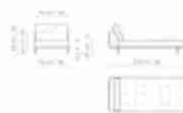

Center section 144

Width:144cm
Depth:98cm
Height:84cm

Center section 192

Width:192cm
Depth:98cm
Height:84cm

Center section 216

Width:216cm
Depth:98cm
Height:84cm

Central section with tray 192

Width:192cm
Depth:98cm
Height:84cm

Central section with tray 240

Width:240cm
Depth:98cm
Height:84cm

Central section with tray 264

Width:264cm
Depth:98cm
Height:84cm

Penisola 144

Width:144cm
Depth:98cm
Height:84cm

Penisola 192

Width:192cm
Depth:98cm
Height:84cm

Penisola 216

Width:216cm
Depth:98cm
Height:84cm

Chaise large

Width:218cm
Depth:96cm
Height:84cm

Chaise longue

Width:170cm
Depth:98cm
Height:84cm

Meridiana
 Width:242cm
 Depth:98cm
 Height:84cm

Pouf
 Width:144cm
 Depth:72cm
 Height:39cm

Pouf with tray
 Width:144cm
 Depth:72cm
 Height:39cm

Armrest 68
 Width:68cm
 Depth:cm
 Height:31cm

Armrest 116
 Width:116cm
 Depth:cm
 Height:31cm

**Magazine holder
 armrest**
 Width:95cm
 Depth:24cm
 Height:27cm