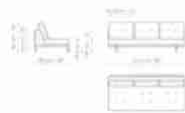

Width:170cm
Depth:98cm
Height:84cm

End section sofa 218

Width:218cm
Depth:98cm
Height:84cm

End section sofa 242

Width:242cm
Depth:98cm
Height:84cm

End section with tray 218

Width:218cm
Depth:98cm
Height:84cm

End section with tray 266

Width:266cm
Depth:98cm
Height:84cm

Dormeuse 170

Width:170cm
Depth:98cm
Height:84cm

Dormeuse 218

Width:218cm
Depth:98cm
Height:84cm

Dormeuse 242

Width:242cm
Depth:98cm
Height:84cm

Center section 144

Width:144cm
Depth:98cm
Height:84cm

Center section 192

Width:192cm
Depth:98cm
Height:84cm

Center section 216

Width:216cm
Depth:98cm
Height:84cm

Central section with tray 192

Width:192cm
Depth:98cm
Height:84cm

Central section with tray 240

Width:240cm
Depth:98cm
Height:84cm

Central section with tray 264

Width:264cm
Depth:98cm
Height:84cm

Penisola 144

Width:144cm
Depth:98cm
Height:84cm

Penisola 192

Width:192cm
Depth:98cm
Height:84cm