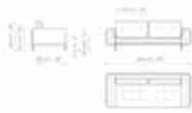

Data sheet

Sofa 196

Width:196cm
Depth:98cm
Height:84cm

Sofa 244

Width:244cm
Depth:98cm
Height:84cm

Sofa 268

Width:268cm
Depth:98cm
Height:84cm

End section sofa 170

Width:170cm
Depth:98cm
Height:84cm

End section sofa 218

Width:218cm
Depth:98cm
Height:84cm

End section sofa 242

Width:242cm
Depth:98cm
Height:84cm

End section with tray 218

Width:218cm
Depth:98cm
Height:84cm

Center section 144

Width:144cm
Depth:98cm
Height:84cm

Center section 192

Width:192cm
Depth:98cm
Height:84cm

Center section 216

Width:216cm
Depth:98cm
Height:84cm

Central section with tray 192

Width:192cm
Depth:98cm
Height:84cm

Central section with tray 240

Width:240cm
Depth:98cm
Height:84cm

Central section with tray 264

Width:264cm
Depth:98cm
Height:84cm

Penisola 144

Width:144cm
Depth:98cm
Height:84cm

Penisola 192

Width:192cm
Depth:98cm
Height:84cm