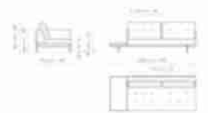

Width:170cm
Depth:98cm
Height:84cm

End section sofa 218

Width:218cm
Depth:98cm
Height:84cm

End section sofa 242

Width:242cm
Depth:98cm
Height:84cm

End section with tray 218

Width:218cm
Depth:98cm
Height:84cm

Center section 144

Width:144cm
Depth:98cm
Height:84cm

Center section 192

Width:192cm
Depth:98cm
Height:84cm

Center section 216

Width:216cm
Depth:98cm
Height:84cm

Central section with tray 192

Width:192cm
Depth:98cm
Height:84cm

Central section with tray 240

Width:240cm
Depth:98cm
Height:84cm

Central section with tray 264

Width:264cm
Depth:98cm
Height:84cm

Penisola 144

Width:144cm
Depth:98cm
Height:84cm

Penisola 192

Width:192cm
Depth:98cm
Height:84cm

Penisola 216

Width:216cm
Depth:98cm
Height:84cm

Chaise large

Width:218cm
Depth:96cm
Height:84cm

Chaise longue

Width:170cm
Depth:98cm
Height:84cm

Meridiana
 Width:242cm
 Depth:98cm
 Height:84cm

Pouf
 Width:144cm
 Depth:72cm
 Height:39cm