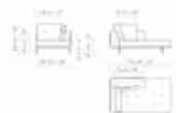

Center section 144

Width:144cm
Depth:98cm
Height:84cm

Center section 192

Width:192cm
Depth:98cm
Height:84cm

Center section 216

Width:216cm
Depth:98cm
Height:84cm

Central section with tray 192

Width:192cm
Depth:98cm
Height:84cm

Central section with tray 240

Width:240cm
Depth:98cm
Height:84cm

Central section with tray 264

Width:264cm
Depth:98cm
Height:84cm

Penisola 144

Width:144cm
Depth:98cm
Height:84cm

Penisola 192

Width:192cm
Depth:98cm
Height:84cm

Penisola 216

Width:216cm
Depth:98cm
Height:84cm

Chaise large

Width:218cm
Depth:96cm
Height:84cm

Chaise longue

Width:170cm
Depth:98cm
Height:84cm

Meridiana
 Width:242cm
 Depth:98cm
 Height:84cm

Pouf
 Width:144cm
 Depth:72cm
 Height:39cm

Pouf with tray
 Width:144cm
 Depth:72cm
 Height:39cm

Armrest 68
 Width:68cm
 Depth:cm
 Height:31cm

Armrest 116
 Width:116cm
 Depth:cm
 Height:31cm

**Magazine holder
 armrest**
 Width:95cm
 Depth:24cm
 Height:27cm