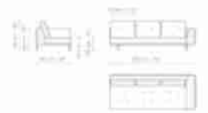

Data sheet

Sofa 196

Width:196cm
Depth:98cm
Height:84cm

Sofa 244

Width:244cm
Depth:98cm
Height:84cm

Sofa 268

Width:268cm
Depth:98cm
Height:84cm

End section sofa 170

Width:170cm
Depth:98cm
Height:84cm

End section sofa 218

Width:218cm
Depth:98cm
Height:84cm

End section sofa 242

Width:242cm
Depth:98cm
Height:84cm

End section with tray 218

Width:218cm
Depth:98cm
Height:84cm

Center section 144

Width:144cm
Depth:98cm
Height:84cm

Center section 192

Width:192cm
Depth:98cm
Height:84cm

Center section 216

Width:216cm
Depth:98cm
Height:84cm

Central section with tray 192

Width:192cm
Depth:98cm
Height:84cm

Central section with tray 240

Width:240cm
Depth:98cm
Height:84cm

Central section with tray 264

Width:264cm
Depth:98cm
Height:84cm

Penisola 144

Width:144cm
Depth:98cm
Height:84cm

Penisola 192

Width:192cm
Depth:98cm
Height:84cm