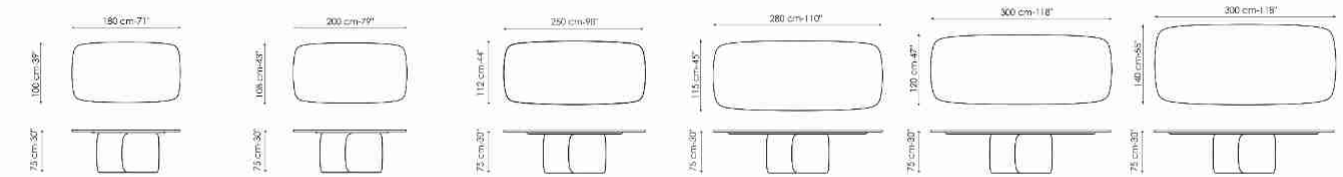

# Mellow

Designer: **Bartoli Design**

Mellow is a fixed table, designed by Bartoli Design, characterised by soft, curvilinear forms, imposing and sculptural, as its name indicates, an English adjective that means "relaxed, at peace". The original central base, plastic and volumetric, is made up of two different moulded elements in high-density polyurethane, which seem to hold each other in a tight embrace. The top is

# Data sheet

Width:180cm  
Depth:100cm  
Height:± 75cm

Width:200cm  
Depth:108cm  
Height:± 75cm

Width:250cm  
Depth:112cm  
Height:± 75cm

Width:280cm  
Depth:115cm  
Height:± 75cm

Width:300cm  
Depth:120cm  
Height:± 75cm

Width:300cm  
Depth:140cm  
Height:± 75cm

Width:400cm  
Depth:140cm  
Height:75cm

Width:120cm  
Depth:120cm  
Height:± 75cm

Width:140cm  
Depth:140cm  
Height:± 75cm

Width:160cm  
Depth:160cm  
Height:± 75cm

Width:180cm  
Depth:180cm  
Height:± 75cm