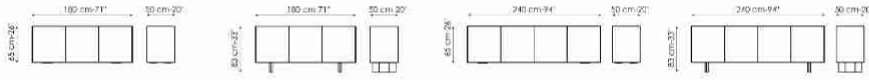

variants: with low feet, for those who prefer minimal silhouettes, or with diamond-shaped metal feet, for those who prefer objects with a strong personality. Available in the version with three or four doors, Outline stands out for the generous proportions and refined but discreet design, embellished by the choice of precious materials.

# Data sheet

Width:180cm  
Depth:50cm  
Height:65cm

Width:180cm  
Depth:50cm  
Height:83cm

Width:240cm  
Depth:50cm  
Height:65cm

Width:240cm  
Depth:50cm  
Height:83cm