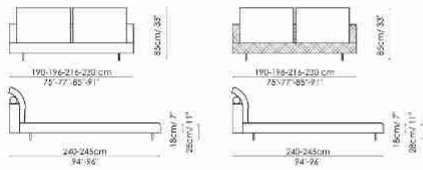

Data sheet

Owen

Width:190-196-216-230cm

Depth:240-245cm

Height:85cm

Owen ego

Width:190-196-216-230cm

Depth:240-245cm