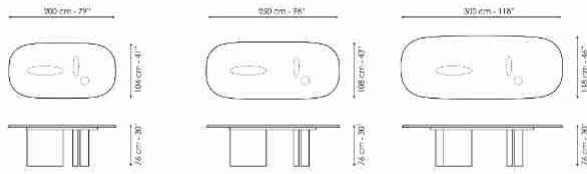

Padiglioni

Designer: **Alain Gilles**

The Padiglioni table by Alain Gilles draws its inspiration from the iconic Barcelona pavilion designed by Mies van der Rohe. The focal point of this table is the base which is made up of three asymmetrical elements, each with a particular shape and placed in an apparently random position in order to make the composition visually dynamic. It is precisely because of the asymmetrical character of the base that anyone who looks at it closely will notice, as they move around the table, that it changes

its appearance depending on the angle from which it is observed. The base is thus a significant part of the table, and accentuated by the top whose linear form with its tapered edge contrasts with the legs and completes the overall image. A story of skilfully achieved balances and contrasts that interact with each other, the Padiglioni table is the maximum expression both of Alain Gilles' creative ability and Bonaldo production capability.

Data sheet

Width:200cm
Depth:104cm
Height:76cm

Width:250cm
Depth:108cm
Height:76cm

Width:300cm
Depth:118cm
Height:76cm

MONOMATERIAL - Top and Base

Wood

Veneered wood
Brushed coal oak

Veneered wood
Walnut Canaletto