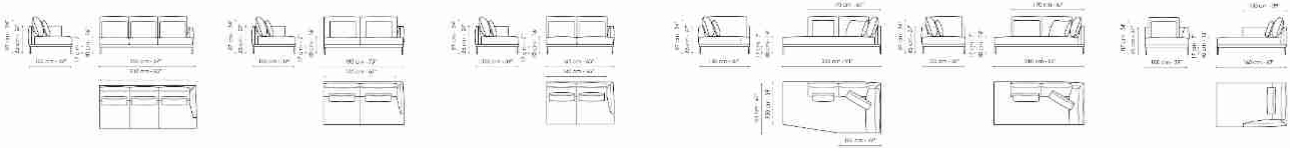

Data sheet

Sofa 275

Width:275cm
Depth:100cm
Height:87cm

Sofa 245 - 2 seats

Width:245cm
Depth:100cm
Height:87cm

Sofa 245 - 3 seats

Width:245cm
Depth:100cm
Height:87cm

Sofa 205

Width:205cm
Depth:100cm
Height:87cm

Sofa 175

Width:175cm
Depth:100cm
Height:87cm

End section sofa 225 - 2 seats

Width:225cm
Depth:100cm
Height:87cm

End section sofa 225 - 3 seats

Width:225cm
Depth:100cm
Height:87cm

End section sofa 190

Width:190cm
Depth:100cm
Height:87cm

End section sofa 160

Width:160cm
Depth:100cm
Height:87cm

Meridiana 230x120

Width:100cm
Depth:210cm
Height:87cm

Meridiana 210x100

Width:cm
Depth:cm
Height:cm

Chaise longue 100x160

Width:100cm
Depth:160cm
Height:87cm

Corner

Width:100cm
Depth:100cm
Height:87cm

Armchair H 75

Width:75cm
Depth:77cm
Height:65cm

Armchair H 87

Width:75cm
Depth:88cm
Height:87cm