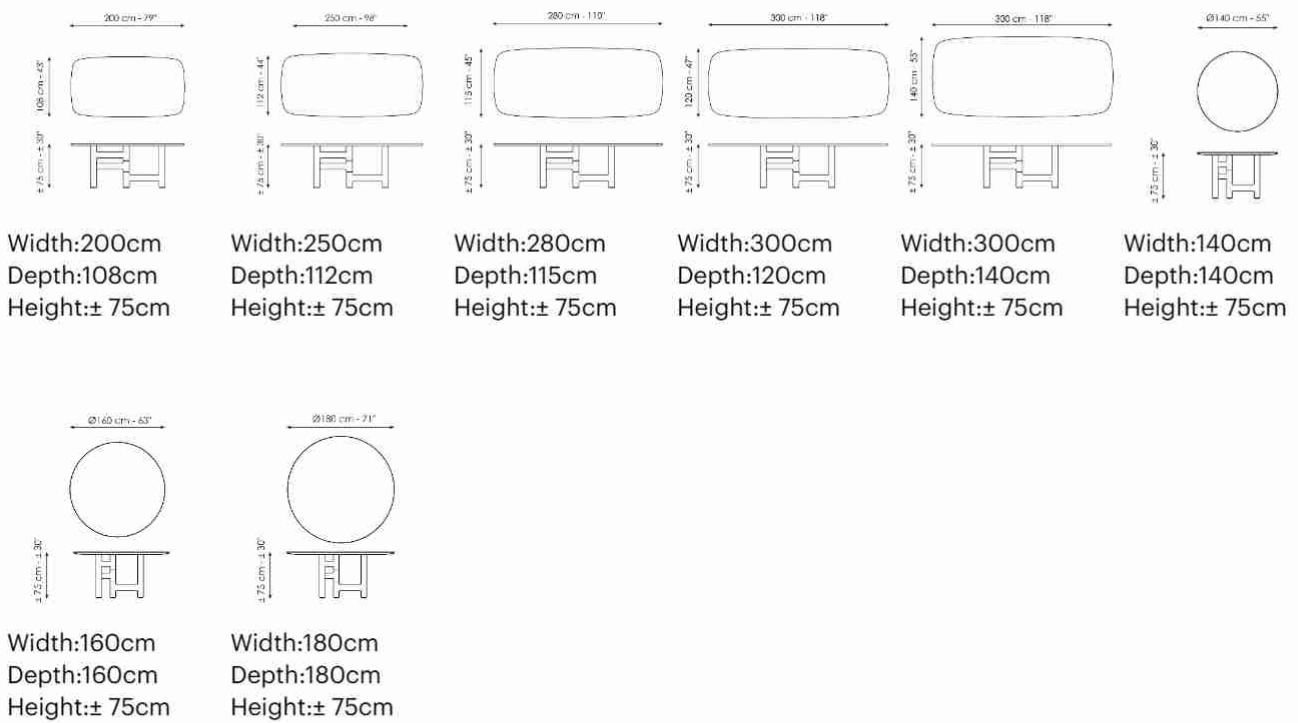

Data sheet

Barrel-shaped top

Wood

Transparent Glass

Ceramic