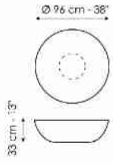

Planet, Big Planet, Planet light, Big Planet light

Designer: **Gino Carollo**

A definite protagonist of contemporary furnishing: with its hemispherical shape, Planet is a collection of coffee tables with a striking aesthetic impact. It is available in two sizes: Planet and Big Planet. In the Planet light and Big Planet light versions, the coffee table is equipped with internal lighting and the light permeates in a diffused way through the top, in extra-light glass acid-treated white: a choice

Data sheet

Planet
Width:96cm
Depth:96cm
Height:33cm

Planet light
Width:96cm
Depth:96cm
Height:33cm

Big planet
Width:117cm
Depth:117cm
Height:25cm

Big planet light
Width:117cm
Depth:117cm
Height:25cm

Top - Planet, Big Planet