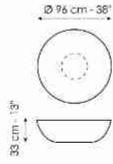

Planet, Big Planet, Planet light, Big Planet light

Designer: **Gino Carollo**

A definite protagonist of contemporary furnishing: with its hemispherical shape, Planet is a collection of coffee tables with a striking aesthetic impact. It is available in two sizes: Planet and Big Planet. In the Planet light and Big Planet light versions, the coffee table is equipped with internal lighting and the light permeates in a diffused way through the top, in extra-light glass acid-treated white: a choice

Data sheet

Planet
Width:96cm
Depth:96cm
Height:33cm

Planet light
Width:96cm
Depth:96cm
Height:33cm

Big planet
Width:117cm
Depth:117cm
Height:25cm

Big planet light
Width:117cm
Depth:117cm
Height:25cm

Top - Planet, Big Planet