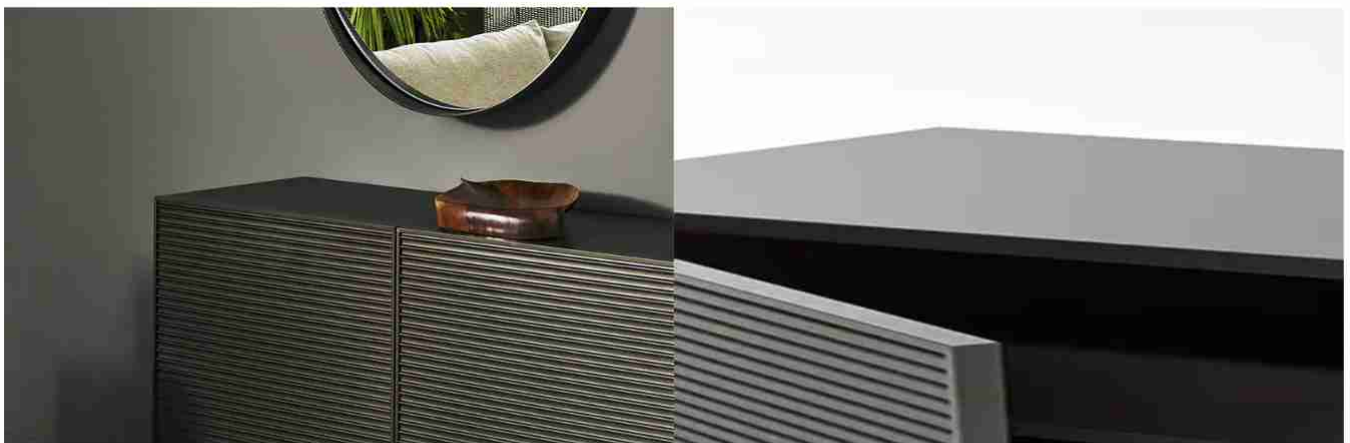

Ruler

A sideboard which, as its name indicates, is inspired by the world of geometry. The design of the Ruler sideboard is based on the concept of formal simplicity which is emphasized by the minimalist frame of the sideboard. The eye is drawn to the continuous lines running across the

doors which highlight the horizontal aspect of this item of furniture. Another signature feature of the Ruler sideboard is the combination of the wood of the frame and the metal and aluminium of the base and doors.