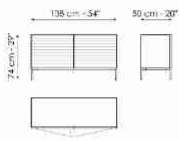

Ruler

A sideboard which, as its name indicates, is inspired by the world of geometry. The design of the Ruler sideboard is based on the concept of formal simplicity which is emphasized by the minimalist frame of the sideboard. The eye is drawn to the continuous lines running across the

doors which highlight the horizontal aspect of this item of furniture. Another signature feature of the Ruler sideboard is the combination of the wood of the frame and the metal and aluminium of the base and doors.

Data sheet

Ruler 138

Width:138cm
Depth:50cm
Height:74cm

Ruler 138

Width:138cm
Depth:50cm
Height:60cm

Ruler 208

Width:208cm
Depth:50cm
Height:74cm

Ruler 208

Width:208cm
Depth:50cm
Height:60cm

External structure

Wood

Lacquered
wood
Mat bronze

Lacquered
wood
Mat lead

Doors

Plus Metal

Painted
aluminium
Mat bronze