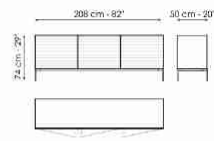

Data sheet

Ruler 138

Width:138cm
Depth:50cm
Height:74cm

Ruler 138

Width:138cm
Depth:50cm
Height:60cm

Ruler 208

Width:208cm
Depth:50cm
Height:74cm

Ruler 208

Width:208cm
Depth:50cm
Height:60cm

External structure

Wood

Lacquered
wood
Mat bronze

Lacquered
wood
Mat lead

Doors

Plus Metal

Painted
aluminium
Mat bronze