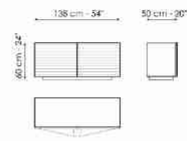

Ruler

A sideboard which, as its name indicates, is inspired by the world of geometry. The design of the Ruler sideboard is based on the concept of formal simplicity which is emphasized by the minimalist frame of the sideboard. The eye is drawn to the continuous lines running across the

doors which highlight the horizontal aspect of this item of furniture. Another signature feature of the Ruler sideboard is the combination of the wood of the frame and the metal and aluminium of the base and doors.

Data sheet

Ruler 138

Width:138cm
Depth:50cm
Height:74cm

Ruler 138

Width:138cm
Depth:50cm
Height:60cm

Ruler 208

Width:208cm
Depth:50cm
Height:74cm

Ruler 208

Width:208cm
Depth:50cm
Height:60cm

External structure

Wood

Lacquered
wood
Mat bronze

Lacquered
wood
Mat lead

Doors

Plus Metal

Painted
aluminium
Mat bronze