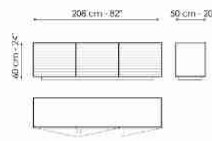

doors which highlight the horizontal aspect of this item of furniture. Another signature feature of the Ruler sideboard is the combination of the wood of the frame and the metal and aluminium of the base and doors.

Data sheet

Ruler 138

Width:138cm
Depth:50cm
Height:74cm

Ruler 138

Width:138cm
Depth:50cm
Height:60cm

Ruler 208

Width:208cm
Depth:50cm
Height:74cm

Ruler 208

Width:208cm
Depth:50cm
Height:60cm

External structure

Wood

Lacquered
wood
Mat bronze

Lacquered
wood
Mat lead

Doors

Plus Metal

Painted
aluminium
Mat bronze