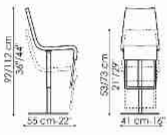

Skipping

Skipping is a swivel stool that adjusts in height thanks to a robust piston mechanism. Available with upholstery in eco-leather, leather or emery-leather, it is particularly comfortable thanks to the sinuous shapes of the seat, with cold foamed polyurethane padding. The structure and the footrest are made of mat painted metal or chrome-plated steel. With its understated, curvilinear but minimalist line,

Data sheet

Skipping

Width:41cm

Depth:55cm

Height:92-112cm

Cover

Leather

Leather Capri L08 Leather Capri L26 Leather Capri L30 Leather Capri L01 Leather Capri L04 Leather Capri L27 Leather Capri L37 Leather Capri L51