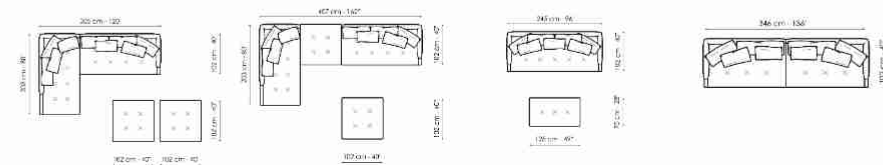

Data sheet

Sofa 213

Width:213cm
Depth:102cm
Height:89cm

Sofa 245

Width:245cm
Depth:102cm
Height:89cm

Sofa 270

Width:270cm
Depth:102cm
Height:89cm

End section sofa 173

Width:173cm
Depth:102cm
Height:89cm

End section sofa 203

Width:203cm
Depth:102cm
Height:89cm

End section corner sofa 173

Width:173cm
Depth:102cm
Height:89cm

End section corner sofa 203

Width:203cm
Depth:102cm
Height:89cm

Chaise longue 173

Width:173cm
Depth:102cm
Height:89cm

Chaise longue 203

Width:203cm
Depth:102cm
Height:89cm

Pouf

Width:102cm
Depth:102cm
Height:42cm

Pouf

Width:125cm
Depth:70cm
Height:42cm

Combination 1

Width:275cm
Depth:173cm
Height:89cm

Combination 2

Width:305cm
Depth:203cm
Height:89cm

Combination 3

Width:407cm
Depth:203cm
Height:89cm

Combination 4

Width:245cm
Depth:102cm
Height:89cm