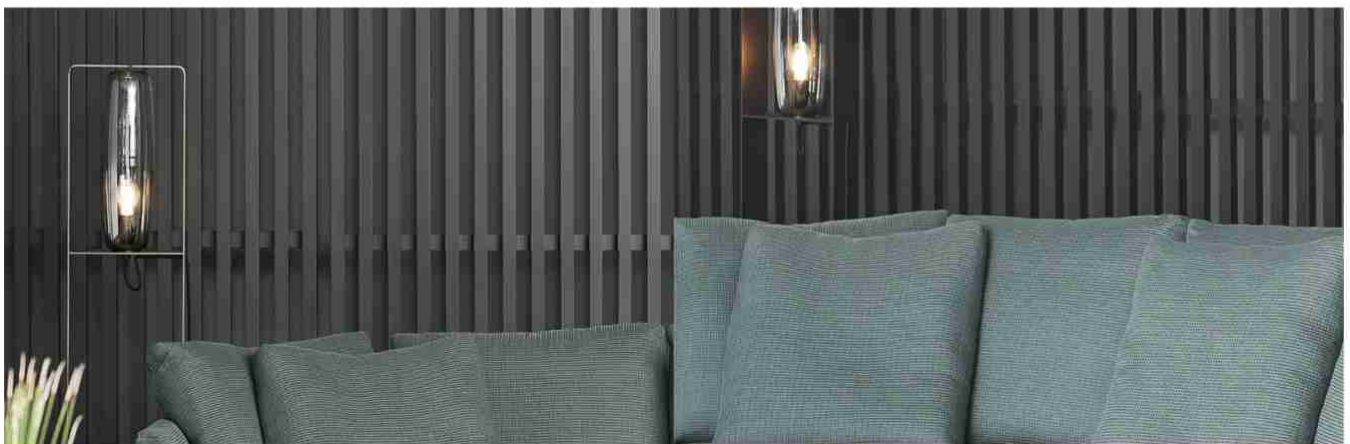

Soft Island

Designer: **Sergio Bicego**

With its slender and minimalist overall image, the Soft Island sofa represents comfort and refuge: with a deep seat, accompanied by a generous amount of cushions, it offers a way of sitting on the sofa that is always customisable. It is possible to choose between several solutions, with linear sofas, poufs, and compositions with corner pieces and chaise longues. The wide body of the Soft Island sofa, with its clean and rigorous lines, accommodates a single long seat cushion, made with a

stitching that gives movement and elegance. The dichotomy with the numerous backrest cushions enhances the perception of formal simplicity and composed comfort. Soft Island is also available with a metal frame that defines the base of the sofa, giving an extra touch of refinement and elegance. The upholstery of the Soft Island collection is completely removable and is available in fabric or leather. The subtle metal feet slim the composition and lighten its overall image.