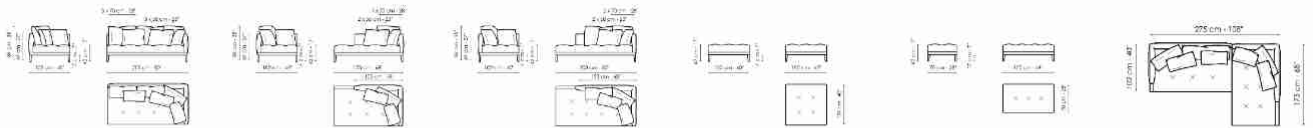

Data sheet

Sofa 213

Width:213cm
Depth:102cm
Height:89cm

Sofa 245

Width:245cm
Depth:102cm
Height:89cm

Sofa 270

Width:270cm
Depth:102cm
Height:89cm

End section sofa 173

Width:173cm
Depth:102cm
Height:89cm

End section sofa 203

Width:203cm
Depth:102cm
Height:89cm

End section corner sofa 173

Width:173cm
Depth:102cm
Height:89cm

End section corner sofa 203

Width:203cm
Depth:102cm
Height:89cm

Chaise longue 173

Width:173cm
Depth:102cm
Height:89cm

Chaise longue 203

Width:203cm
Depth:102cm
Height:89cm

Pouf

Width:102cm
Depth:102cm
Height:42cm

Pouf

Width:125cm
Depth:70cm
Height:42cm

Combination 1

Width:275cm
Depth:173cm
Height:89cm

Combination 2

Width:305cm
Depth:203cm
Height:89cm

Combination 3

Width:407cm
Depth:203cm
Height:89cm

Combination 4

Width:245cm
Depth:102cm
Height:89cm