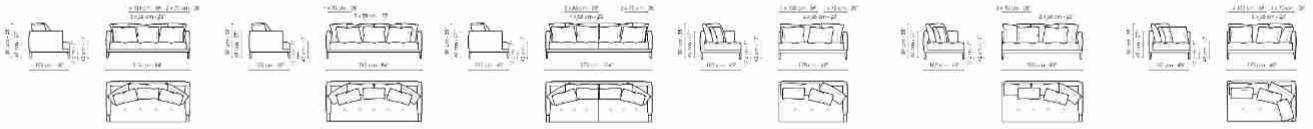

Soft Island

Designer: **Sergio Bicego**

With its slender and minimalist overall image, the Soft Island sofa represents comfort and refuge: with a deep seat, accompanied by a generous amount of cushions, it offers a way of sitting on the sofa that is always customisable. It is possible to choose between several solutions, with linear sofas, poufs, and compositions with corner pieces and chaise longues. The wide body of the Soft Island sofa, with its clean and rigorous lines, accommodates a single long seat cushion, made with a

stitching that gives movement and elegance. The dichotomy with the numerous backrest cushions enhances the perception of formal simplicity and composed comfort. Soft Island is also available with a metal frame that defines the base of the sofa, giving an extra touch of refinement and elegance. The upholstery of the Soft Island collection is completely removable and is available in fabric or leather. The subtle metal feet slim the composition and lighten its overall image.

Data sheet

Sofa 213

Width:213cm
Depth:102cm
Height:89cm

Sofa 245

Width:245cm
Depth:102cm
Height:89cm

Sofa 270

Width:270cm
Depth:102cm
Height:89cm

End section sofa 173

Width:173cm
Depth:102cm
Height:89cm

End section sofa 203

Width:203cm
Depth:102cm
Height:89cm

End section corner sofa 173

Width:173cm
Depth:102cm
Height:89cm

End section corner sofa 203

Width:203cm
Depth:102cm
Height:89cm