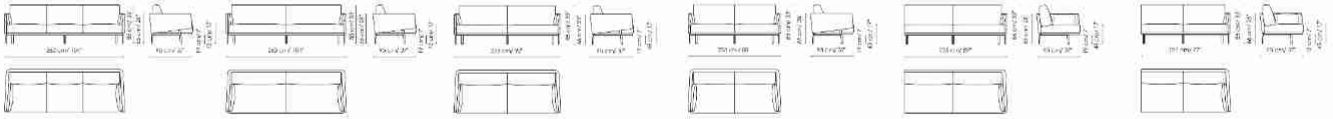

Structure Sofa

Designer: **Alain Gilles**

Structure Sofa was born from the idea of playing with the structure of a classic sofa, to reveal an inside that is softer and to create a dynamic movement between the seat and the backrest. The metal core is in some places visible, in others it is partially hidden, giving it an absolutely informal look. The colours of the metal frame can in fact be chosen tone-on-tone or in contrast to the upholstery, thus creating an unexpected visual effect. The upholstery, in

Data sheet

Sofa 263 - 3 seats
 Width:263cm
 Depth:95cm
 Height:85cm

Sofa 263 - 2 seats
 Width:263cm
 Depth:95cm
 Height:85cm

Sofa 233
 Width:233cm
 Depth:95cm
 Height:85cm

Sofa 203
 Width:203cm
 Depth:95cm
 Height:85cm

End section sofa 225
 Width:255cm
 Depth:95cm
 Height:85cm

End section sofa 195
 Width:195cm
 Depth:95cm
 Height:85cm

Chaise longue
 Width:115cm
 Depth:170cm
 Height:85cm

Meridiana
 Width:95cm
 Depth:230cm
 Height:85cm

Corner 95x95
 Width:95cm
 Depth:95cm
 Height:85cm

Corner 113x113
 Width:113cm
 Depth:113cm
 Height:85cm

Armchair
 Width:88cm
 Depth:80cm
 Height:85cm

Pouf
 Width:85cm
 Depth:85cm
 Height:43cm

Combination 1
 Width:340cm
 Depth:170cm
 Height:85cm