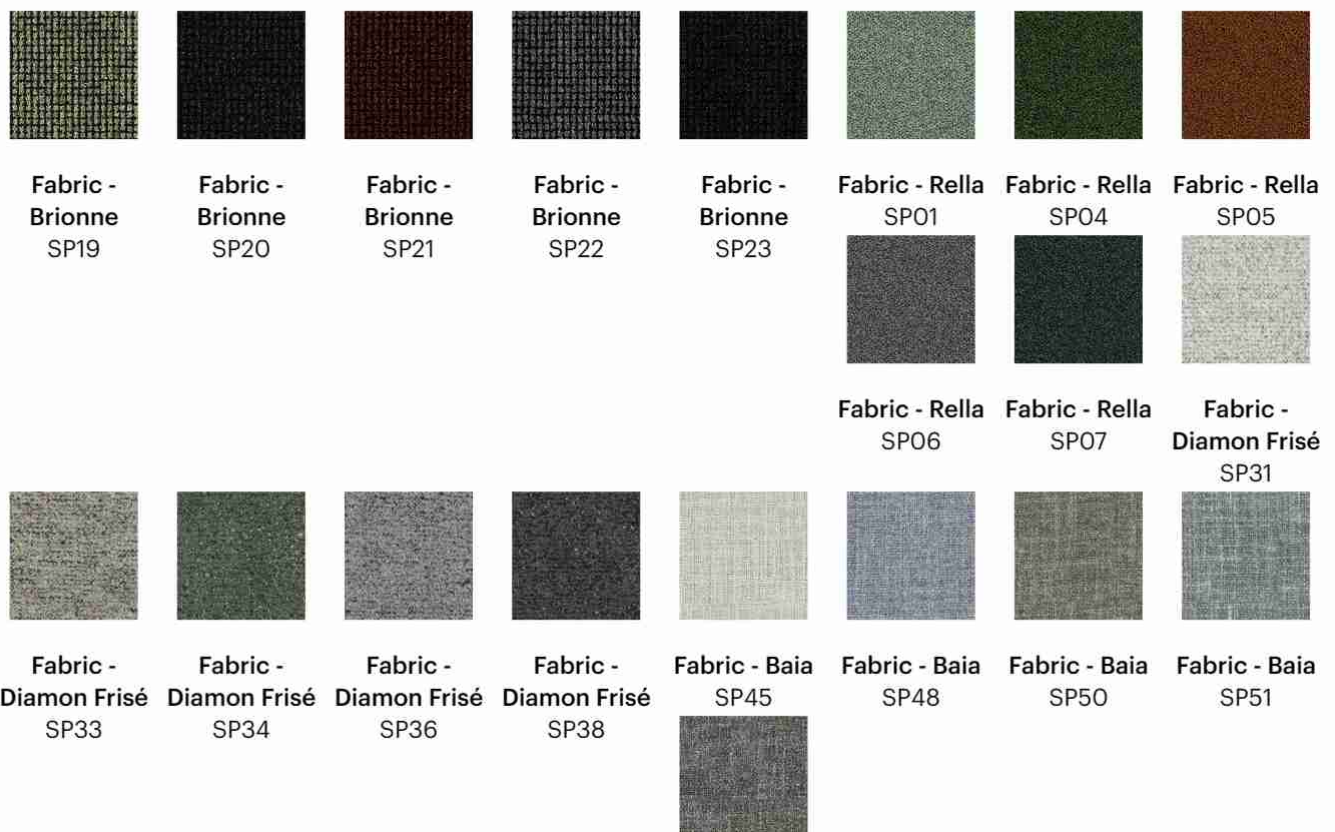

Fabric - Special