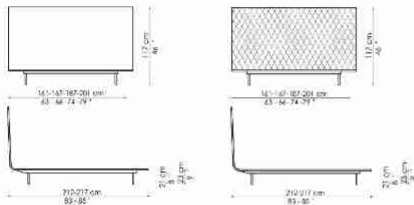

# Thin

Thin: a graphic and contemporary sign, a continuous line that forms the headboard and bed level, bestowing a minimal and airy appearance that balances the large surface of the headboard. Four thin metal feet discreetly support the sleeping level, bestowing additional lightness to the whole. The perimeter of the bed is embellished with a fabric profile, available in many colours. The option to

## Thin

Width:161-167-187-201cm  
Depth:212-217cm  
Height:117cm

## Thin ego

Width:161-167-187-201cm  
Depth:212-217cm  
Height:117cm