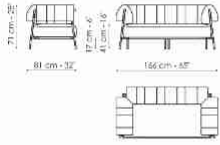

Tirella sofa

Designer: **Paolo Grasselli**

Tirella sofa, an addition to the armchair collection, is an element with a retrò taste, inspired by the fabric samples that are laid atop a cutting table. A complement of sophisticated silhouette in which the cushions, from simple "extras" take on the leading role, "embracing" the

metal frame at the armrests and backrest. Thanks to its small size, Tirella sofa is suitable not only for living spaces, but is perfect also for public environments and areas intended for welcoming.

Data sheet

Tirella sofa
Width:166cm
Depth:81cm
Height:71cm

Cover

Fabric - 900

Fabric - Must

Fabric - St. Moritz
MC67

Fabric - St. Moritz
MC69

Fabric - St. Moritz
MC76

Fabric - St. Moritz
MC81