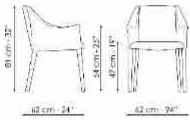

the observer of a yacht at sea to the technological innovations, perceptible through the intensity of the surfaces, taut and ready to be transformed into welcoming forms.

Data sheet

Vela

Width:62cm

Depth:62cm

Height:81cm

Cover

Eco Leather

Eco-leather
330

Eco-leather
332

Eco-leather
340

Eco-leather
341

Eco-leather
343