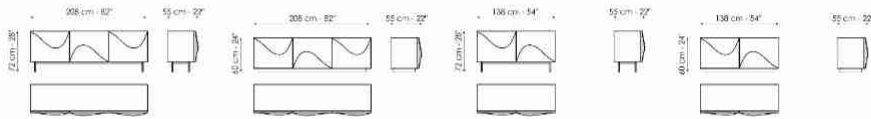

# Vertigo

Inspired by the poster for Alfred Hitchcock's film of the same name, the Vertigo sideboard is distinguished by the soft wave that characterizes the front doors, creating a flow of movement on the surface that softens the rigorous design of the unit. The metal base consists of four seemingly slender feet that give the entire unit a sense of lightness. The Vertigo sideboard is available in three

## Vertigo 208

Width:208cm  
Depth:55cm  
Height:72cm

## Vertigo 208

Width:208cm  
Depth:55cm  
Height:60cm

## Vertigo 138

Width:138cm  
Depth:55cm  
Height:72cm