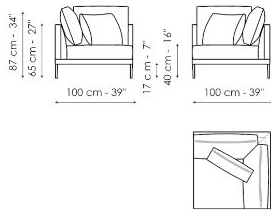

Data sheet

Sofa 275

Width: 275cm
Depth: 100cm
Height: 87cm

Sofa 245 - 2 seats

Width: 245cm
Depth: 100cm
Height: 87cm

Sofa 245 - 3 seats

Width: 245cm
Depth: 100cm
Height: 87cm

Sofa 205

Width: 205cm
Depth: 100cm
Height: 87cm

Sofa 175

Width: 175cm
Depth: 100cm
Height: 87cm

End section sofa 225 - 2 seats

Width: 225cm
Depth: 100cm
Height: 87cm

End section sofa 225 - 3 seats

Width: 225cm
Depth: 100cm
Height: 87cm

End section sofa 190

Width: 190cm
Depth: 100cm
Height: 87cm

End section sofa 160

Width: 160cm
Depth: 100cm
Height: 87cm

Meridiana 230x120

Width: 230cm
Depth: 120cm
Height: 87cm

Meridiana 210x100

Width: 210cm
Depth: 100cm
Height: 87cm

Chaise longue 100x160

Width: 160cm
Depth: 100cm
Height: 87cm

Corner

Width: 100cm
Depth: 100cm
Height: 87cm

Armchair H 75

Width: 75cm
Depth: 75cm
Height: 65cm

Armchair H 87

Width: 75cm
Depth: 88cm
Height: 87cm