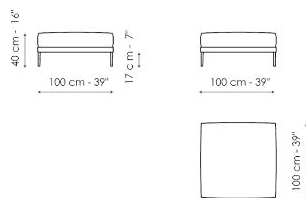

Data sheet

Sofa 275

Width: 275cm
Depth: 100cm
Height: 87cm

Sofa 245 - 2 seats

Width: 245cm
Depth: 100cm
Height: 87cm

Sofa 245 - 3 seats

Width: 245cm
Depth: 100cm
Height: 87cm

Sofa 205

End section sofa 190

Width: 190cm
Depth: 100cm
Height: 87cm

End section sofa 160

Width: 160cm
Depth: 100cm
Height: 87cm

Meridiana 230x120

Width: 230cm
Depth: 120cm
Height: 87cm

Meridiana 210x100

Width: 210cm
Depth: 100cm
Height: 87cm

Chaise longue 100x160

Width: 160cm
Depth: 100cm
Height: 87cm

Corner

Width: 100cm
Depth: 100cm
Height: 87cm

Armchair H 75

Width: 75cm
Depth: 75cm
Height: 65cm

Armchair H 87

Width: 75cm
Depth: 88cm
Height: 87cm

Pouf 100x100

Width: 100cm
Depth: 100cm
Height: 40cm

Pouf 85x50

Width: 85cm
Depth: 50cm
Height: 40cm

Pouf 75x50

Width: 75cm
Depth: 50cm
Height: 40cm

Finishes

FEET