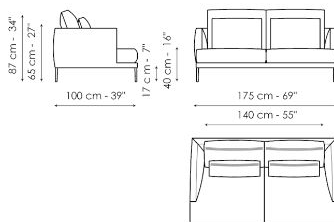

Data sheet

Sofa 275

Width: 275cm
Depth: 100cm
Height: 87cm

Sofa 245 - 2 seats

Width: 245cm
Depth: 100cm
Height: 87cm

Sofa 245 - 3 seats

Width: 245cm
Depth: 100cm
Height: 87cm

Sofa 205

Width: 205cm
Depth: 100cm
Height: 87cm

Sofa 175

Width: 175cm
Depth: 100cm
Height: 87cm

End section sofa 225 - 2 seats

Width: 225cm
Depth: 100cm
Height: 87cm

End section sofa 225 - 3 seats

Width: 225cm
Depth: 100cm
Height: 87cm

End section sofa 190

Width: 190cm
Depth: 100cm
Height: 87cm

End section sofa 160

Width: 160cm
Depth: 100cm
Height: 87cm

Meridiana 230x120

Width: 230cm
Depth: 120cm
Height: 87cm

Meridiana 210x100

Width: 210cm
Depth: 100cm
Height: 87cm

Chaise longue 100x160

Width: 160cm
Depth: 100cm
Height: 87cm

Corner

Width: 100cm
Depth: 100cm
Height: 87cm

Armchair H 75

Width: 75cm
Depth: 75cm
Height: 65cm

Armchair H 87

Width: 75cm
Depth: 88cm
Height: 87cm