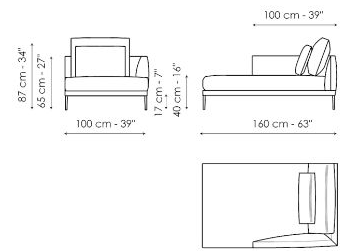

Data sheet

Sofa 275

Width: 275cm
Depth: 100cm
Height: 87cm

Sofa 245 - 2 seats

Width: 245cm
Depth: 100cm
Height: 87cm

Sofa 245 - 3 seats

Width: 245cm
Depth: 100cm
Height: 87cm

Sofa 205

Width: 205cm
Depth: 100cm
Height: 87cm

Sofa 175

Width: 175cm
Depth: 100cm
Height: 87cm

End section sofa 225 - 2 seats

Width: 225cm
Depth: 100cm
Height: 87cm

End section sofa 225 - 3 seats

Width: 225cm
Depth: 100cm
Height: 87cm

End section sofa 190

Width: 190cm
Depth: 100cm
Height: 87cm

End section sofa 160

Width: 160cm
Depth: 100cm
Height: 87cm

Meridiana 230x120

Width: 230cm
Depth: 120cm
Height: 87cm

Meridiana 210x100

Width: 210cm
Depth: 100cm
Height: 87cm

Chaise longue 100x160

Width: 160cm
Depth: 100cm
Height: 87cm

Corner

Width: 100cm
Depth: 100cm
Height: 87cm

Armchair H 75

Width: 75cm
Depth: 75cm
Height: 65cm

Armchair H 87

Width: 75cm
Depth: 88cm
Height: 87cm