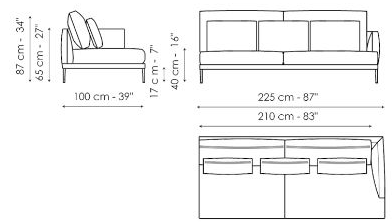

Data sheet

Sofa 275

Width: 275cm
Depth: 100cm
Height: 87cm

Sofa 245 - 2 seats

Width: 245cm
Depth: 100cm
Height: 87cm

Sofa 245 - 3 seats

Width: 245cm
Depth: 100cm
Height: 87cm

Sofa 205

Width: 205cm
Depth: 100cm
Height: 87cm

Sofa 175

Width: 175cm
Depth: 100cm
Height: 87cm

End section sofa 225 - 2 seats

Width: 225cm
Depth: 100cm
Height: 87cm

End section sofa 225 - 3 seats

Width: 225cm
Depth: 100cm
Height: 87cm

End section sofa 190

Width: 190cm
Depth: 100cm
Height: 87cm

End section sofa 160

Width: 160cm
Depth: 100cm
Height: 87cm

Meridiana 230x120

Width: 230cm
Depth: 120cm
Height: 87cm

Meridiana 210x100

Width: 210cm
Depth: 100cm
Height: 87cm

Chaise longue 100x160

Width: 160cm
Depth: 100cm
Height: 87cm

Corner

Width: 100cm
Depth: 100cm
Height: 87cm

Armchair H 75

Width: 75cm
Depth: 75cm
Height: 65cm

Armchair H 87

Width: 75cm
Depth: 88cm
Height: 87cm