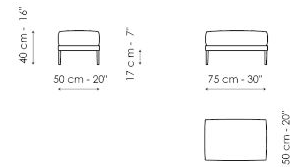

Data sheet

Sofa 275

Width: 275cm
Depth: 100cm
Height: 87cm

Sofa 245 - 2 seats

Width: 245cm
Depth: 100cm
Height: 87cm

Sofa 245 - 3 seats

Width: 245cm
Depth: 100cm
Height: 87cm

Sofa 205

End section sofa 190

Width: 190cm
Depth: 100cm
Height: 87cm

End section sofa 160

Width: 160cm
Depth: 100cm
Height: 87cm

Meridiana 230x120

Width: 230cm
Depth: 120cm
Height: 87cm

Meridiana 210x100

Width: 210cm
Depth: 100cm
Height: 87cm

Chaise longue 100x160

Width: 160cm
Depth: 100cm
Height: 87cm

Corner

Width: 100cm
Depth: 100cm
Height: 87cm

Armchair H 75

Width: 75cm
Depth: 75cm
Height: 65cm

Armchair H 87

Width: 75cm
Depth: 88cm
Height: 87cm

Pouf 100x100

Width: 100cm
Depth: 100cm
Height: 40cm

Pouf 85x50

Width: 85cm
Depth: 50cm
Height: 40cm

Pouf 75x50

Width: 75cm
Depth: 50cm
Height: 40cm

Finishes

FEET