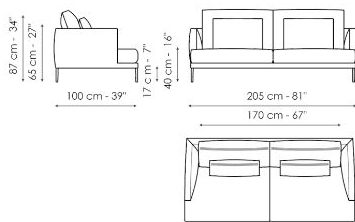

Data sheet

Sofa 275

Width: 275cm
Depth: 100cm
Height: 87cm

Sofa 245 - 2 seats

Width: 245cm
Depth: 100cm
Height: 87cm

Sofa 245 - 3 seats

Width: 245cm
Depth: 100cm
Height: 87cm

Sofa 205

Width: 205cm
Depth: 100cm
Height: 87cm

Sofa 175

Width: 175cm
Depth: 100cm
Height: 87cm

End section sofa 225 - 2 seats

Width: 225cm
Depth: 100cm
Height: 87cm

End section sofa 225 - 3 seats

Width: 225cm
Depth: 100cm
Height: 87cm

End section sofa 190

Width: 190cm
Depth: 100cm
Height: 87cm

End section sofa 160

Width: 160cm
Depth: 100cm
Height: 87cm

Meridiana 230x120

Width: 230cm
Depth: 120cm
Height: 87cm

Meridiana 210x100

Width: 210cm
Depth: 100cm
Height: 87cm

Chaise longue 100x160

Width: 160cm
Depth: 100cm
Height: 87cm

Corner

Width: 100cm
Depth: 100cm
Height: 87cm

Armchair H 75

Width: 75cm
Depth: 75cm
Height: 65cm

Armchair H 87

Width: 75cm
Depth: 88cm
Height: 87cm