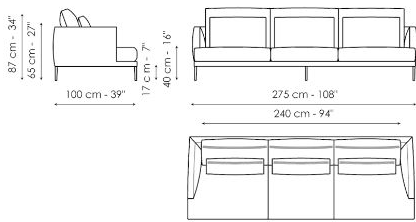

Data sheet

Sofa 275

Width: 275cm
Depth: 100cm
Height: 87cm

Sofa 245 - 2 seats

Width: 245cm
Depth: 100cm
Height: 87cm

Sofa 245 - 3 seats

Width: 245cm
Depth: 100cm
Height: 87cm

Sofa 205

Width: 205cm
Depth: 100cm
Height: 87cm

Sofa 175

Width: 175cm
Depth: 100cm
Height: 87cm

End section sofa 225 - 2 seats

Width: 225cm
Depth: 100cm
Height: 87cm

End section sofa 225 - 3 seats

Width: 225cm
Depth: 100cm
Height: 87cm

End section sofa 190

Width: 190cm
Depth: 100cm
Height: 87cm

End section sofa 160

Width: 160cm
Depth: 100cm
Height: 87cm

Meridiana 230x120

Width: 230cm
Depth: 120cm
Height: 87cm

Meridiana 210x100

Width: 210cm
Depth: 100cm
Height: 87cm

Chaise longue 100x160

Width: 160cm
Depth: 100cm
Height: 87cm

Corner

Width: 100cm
Depth: 100cm
Height: 87cm

Armchair H 75

Width: 75cm
Depth: 75cm
Height: 65cm

Armchair H 87

Width: 75cm
Depth: 88cm
Height: 87cm