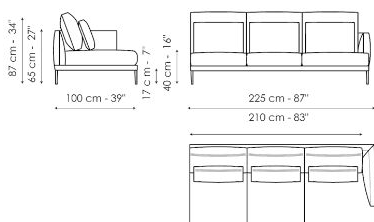

Data sheet

Sofa 275

Width: 275cm
Depth: 100cm
Height: 87cm

Sofa 245 - 2 seats

Width: 245cm
Depth: 100cm
Height: 87cm

Sofa 245 - 3 seats

Width: 245cm
Depth: 100cm
Height: 87cm

Sofa 205

Width: 205cm
Depth: 100cm
Height: 87cm

Sofa 175

Width: 175cm
Depth: 100cm
Height: 87cm

End section sofa 225 - 2 seats

Width: 225cm
Depth: 100cm
Height: 87cm

End section sofa 225 - 3 seats

Width: 225cm
Depth: 100cm
Height: 87cm

End section sofa 190

Width: 190cm
Depth: 100cm
Height: 87cm

End section sofa 160

Width: 160cm
Depth: 100cm
Height: 87cm

Meridiana 230x120

Width: 230cm
Depth: 120cm
Height: 87cm

Meridiana 210x100

Width: 210cm
Depth: 100cm
Height: 87cm

Chaise longue 100x160

Width: 160cm
Depth: 100cm
Height: 87cm

Corner

Width: 100cm
Depth: 100cm
Height: 87cm

Armchair H 75

Width: 75cm
Depth: 75cm
Height: 65cm

Armchair H 87

Width: 75cm
Depth: 88cm
Height: 87cm