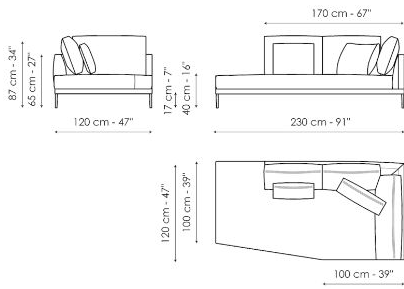

Data sheet

Sofa 275

Width: 275cm
Depth: 100cm
Height: 87cm

Sofa 245 - 2 seats

Width: 245cm
Depth: 100cm
Height: 87cm

Sofa 245 - 3 seats

Width: 245cm
Depth: 100cm
Height: 87cm

Sofa 205

Width: 205cm
Depth: 100cm
Height: 87cm

Sofa 175

Width: 175cm
Depth: 100cm
Height: 87cm

End section sofa 225 - 2 seats

Width: 225cm
Depth: 100cm
Height: 87cm

End section sofa 225 - 3 seats

Width: 225cm
Depth: 100cm
Height: 87cm

End section sofa 190

Width: 190cm
Depth: 100cm
Height: 87cm

End section sofa 160

Width: 160cm
Depth: 100cm
Height: 87cm

Meridiana 230x120

Width: 230cm
Depth: 120cm
Height: 87cm

Meridiana 210x100

Width: 210cm
Depth: 100cm
Height: 87cm

Chaise longue 100x160

Width: 160cm
Depth: 100cm
Height: 87cm

Corner

Width: 100cm
Depth: 100cm
Height: 87cm

Armchair H 75

Width: 75cm
Depth: 75cm
Height: 65cm

Armchair H 87

Width: 75cm
Depth: 88cm
Height: 87cm