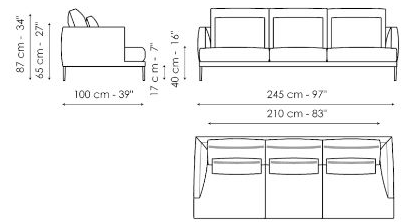

Data sheet

Sofa 275

Width: 275cm
Depth: 100cm
Height: 87cm

Sofa 245 - 2 seats

Width: 245cm
Depth: 100cm
Height: 87cm

Sofa 245 - 3 seats

Width: 245cm
Depth: 100cm
Height: 87cm

Sofa 205

Width: 205cm
Depth: 100cm
Height: 87cm

Sofa 175

Width: 175cm
Depth: 100cm
Height: 87cm

End section sofa 225 - 2 seats

Width: 225cm
Depth: 100cm
Height: 87cm

End section sofa 225 - 3 seats

Width: 225cm
Depth: 100cm
Height: 87cm

End section sofa 190

Width: 190cm
Depth: 100cm
Height: 87cm

End section sofa 160

Width: 160cm
Depth: 100cm
Height: 87cm

Meridiana 230x120

Width: 230cm
Depth: 120cm
Height: 87cm

Meridiana 210x100

Width: 210cm
Depth: 100cm
Height: 87cm

Chaise longue 100x160

Width: 160cm
Depth: 100cm
Height: 87cm

Corner

Width: 100cm
Depth: 100cm
Height: 87cm

Armchair H 75

Width: 75cm
Depth: 75cm
Height: 65cm

Armchair H 87

Width: 75cm
Depth: 88cm
Height: 87cm