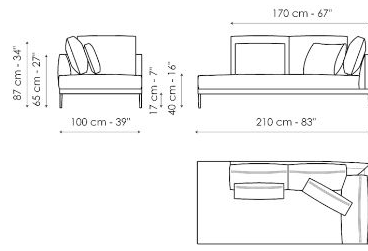

Data sheet

Sofa 275

Width: 275cm
Depth: 100cm
Height: 87cm

Sofa 245 - 2 seats

Width: 245cm
Depth: 100cm
Height: 87cm

Sofa 245 - 3 seats

Width: 245cm
Depth: 100cm
Height: 87cm

Sofa 205

Width: 205cm
Depth: 100cm
Height: 87cm

Sofa 175

Width: 175cm
Depth: 100cm
Height: 87cm

End section sofa 225 - 2 seats

Width: 225cm
Depth: 100cm
Height: 87cm

End section sofa 225 - 3 seats

Width: 225cm
Depth: 100cm
Height: 87cm

End section sofa 190

Width: 190cm
Depth: 100cm
Height: 87cm

End section sofa 160

Width: 160cm
Depth: 100cm
Height: 87cm

Meridiana 230x120

Width: 230cm
Depth: 120cm
Height: 87cm

Meridiana 210x100

Width: 210cm
Depth: 100cm
Height: 87cm

Chaise longue 100x160

Width: 160cm
Depth: 100cm
Height: 87cm

Corner

Width: 100cm
Depth: 100cm
Height: 87cm

Armchair H 75

Width: 75cm
Depth: 75cm
Height: 65cm

Armchair H 87

Width: 75cm
Depth: 88cm
Height: 87cm