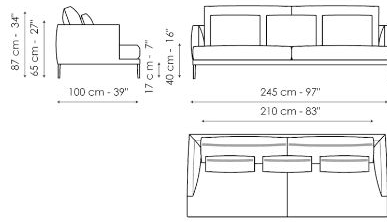

Data sheet

Sofa 275

Width: 275cm
Depth: 100cm
Height: 87cm

Sofa 245 - 2 seats

Width: 245cm
Depth: 100cm
Height: 87cm

Sofa 245 - 3 seats

Width: 245cm
Depth: 100cm
Height: 87cm

Sofa 205

Width: 205cm
Depth: 100cm
Height: 87cm

Sofa 175

Width: 175cm
Depth: 100cm
Height: 87cm

End section sofa 225 - 2 seats

Width: 225cm
Depth: 100cm
Height: 87cm

End section sofa 225 - 3 seats

Width: 225cm
Depth: 100cm
Height: 87cm

End section sofa 190

Width: 190cm
Depth: 100cm
Height: 87cm

End section sofa 160

Width: 160cm
Depth: 100cm
Height: 87cm

Meridiana 230x120

Width: 230cm
Depth: 120cm
Height: 87cm

Meridiana 210x100

Width: 210cm
Depth: 100cm
Height: 87cm

Chaise longue 100x160

Width: 160cm
Depth: 100cm
Height: 87cm

Corner

Width: 100cm
Depth: 100cm
Height: 87cm

Armchair H 75

Width: 75cm
Depth: 75cm
Height: 65cm

Armchair H 87

Width: 75cm
Depth: 88cm
Height: 87cm