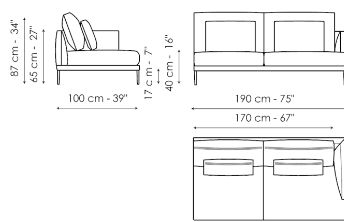

Data sheet

Sofa 275

Width: 275cm
Depth: 100cm
Height: 87cm

Sofa 245 - 2 seats

Width: 245cm
Depth: 100cm
Height: 87cm

Sofa 245 - 3 seats

Width: 245cm
Depth: 100cm
Height: 87cm

Sofa 205

Width: 205cm
Depth: 100cm
Height: 87cm

Sofa 175

Width: 175cm
Depth: 100cm
Height: 87cm

End section sofa 225 - 2 seats

Width: 225cm
Depth: 100cm
Height: 87cm

End section sofa 225 - 3 seats

Width: 225cm
Depth: 100cm
Height: 87cm

End section sofa 190

Width: 190cm
Depth: 100cm
Height: 87cm

End section sofa 160

Width: 160cm
Depth: 100cm
Height: 87cm

Meridiana 230x120

Width: 230cm
Depth: 120cm
Height: 87cm

Meridiana 210x100

Width: 210cm
Depth: 100cm
Height: 87cm

Chaise longue 100x160

Width: 160cm
Depth: 100cm
Height: 87cm

Corner

Width: 100cm
Depth: 100cm
Height: 87cm

Armchair H 75

Width: 75cm
Depth: 75cm
Height: 65cm

Armchair H 87

Width: 75cm
Depth: 88cm
Height: 87cm