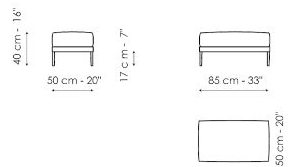

Data sheet

Sofa 275

Width: 275cm
Depth: 100cm
Height: 87cm

Sofa 245 - 2 seats

Width: 245cm
Depth: 100cm
Height: 87cm

Sofa 245 - 3 seats

Width: 245cm
Depth: 100cm
Height: 87cm

Sofa 205

End section sofa 190

Width: 190cm
Depth: 100cm
Height: 87cm

End section sofa 160

Width: 160cm
Depth: 100cm
Height: 87cm

Meridiana 230x120

Width: 230cm
Depth: 120cm
Height: 87cm

Meridiana 210x100

Width: 210cm
Depth: 100cm
Height: 87cm

Chaise longue 100x160

Width: 160cm
Depth: 100cm
Height: 87cm

Corner

Width: 100cm
Depth: 100cm
Height: 87cm

Armchair H 75

Width: 75cm
Depth: 75cm
Height: 65cm

Armchair H 87

Width: 75cm
Depth: 88cm
Height: 87cm

Pouf 100x100

Width: 100cm
Depth: 100cm
Height: 40cm

Pouf 85x50

Width: 85cm
Depth: 50cm
Height: 40cm

Pouf 75x50

Width: 75cm
Depth: 50cm
Height: 40cm

Finishes

FEET