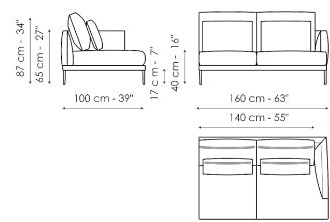

Data sheet

Sofa 275

Width: 275cm
Depth: 100cm
Height: 87cm

Sofa 245 - 2 seats

Width: 245cm
Depth: 100cm
Height: 87cm

Sofa 245 - 3 seats

Width: 245cm
Depth: 100cm
Height: 87cm

Sofa 205

Width: 205cm
Depth: 100cm
Height: 87cm

Sofa 175

Width: 175cm
Depth: 100cm
Height: 87cm

End section sofa 225 - 2 seats

Width: 225cm
Depth: 100cm
Height: 87cm

End section sofa 225 - 3 seats

Width: 225cm
Depth: 100cm
Height: 87cm

End section sofa 190

Width: 190cm
Depth: 100cm
Height: 87cm

End section sofa 160

Width: 160cm
Depth: 100cm
Height: 87cm

Meridiana 230x120

Width: 230cm
Depth: 120cm
Height: 87cm

Meridiana 210x100

Width: 210cm
Depth: 100cm
Height: 87cm

Chaise longue 100x160

Width: 160cm
Depth: 100cm
Height: 87cm

Corner

Width: 100cm
Depth: 100cm
Height: 87cm

Armchair H 75

Width: 75cm
Depth: 75cm
Height: 65cm

Armchair H 87

Width: 75cm
Depth: 88cm
Height: 87cm