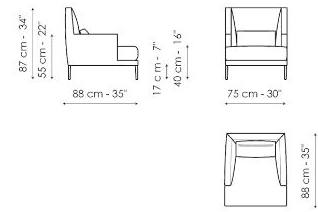

Width: 205cm
Depth: 100cm
Height: 87cm

Sofa 175

Width: 175cm
Depth: 100cm
Height: 87cm

End section sofa 225 - 2 seats

Width: 225cm
Depth: 100cm
Height: 87cm

End section sofa 225 - 3 seats

Width: 225cm
Depth: 100cm
Height: 87cm

End section sofa 190

Width: 190cm
Depth: 100cm
Height: 87cm

End section sofa 160

Width: 160cm
Depth: 100cm
Height: 87cm

Meridiana 230x120

Width: 230cm
Depth: 120cm
Height: 87cm

Meridiana 210x100

Width: 210cm
Depth: 100cm
Height: 87cm

Chaise longue 100x160

Width: 160cm
Depth: 100cm
Height: 87cm

Corner

Width: 100cm
Depth: 100cm
Height: 87cm

Armchair H 75

Width: 75cm
Depth: 75cm
Height: 65cm

Armchair H 87

Width: 75cm
Depth: 88cm
Height: 87cm

Pouf 100x100

Width: 100cm
Depth: 100cm
Height: 40cm

Pouf 85x50

Width: 85cm
Depth: 50cm
Height: 40cm

Pouf 75x50

Width: 75cm
Depth: 50cm
Height: 40cm

Finishes

FEET