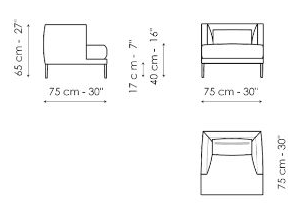

Data sheet

Sofa 275

Width: 275cm
Depth: 100cm
Height: 87cm

Sofa 245 - 2 seats

Width: 245cm
Depth: 100cm
Height: 87cm

Sofa 245 - 3 seats

Width: 245cm
Depth: 100cm
Height: 87cm

Sofa 205

Width: 205cm
Depth: 100cm
Height: 87cm

Sofa 175

Width: 175cm
Depth: 100cm
Height: 87cm

End section sofa 225 - 2 seats

Width: 225cm
Depth: 100cm
Height: 87cm

End section sofa 225 - 3 seats

Width: 225cm
Depth: 100cm
Height: 87cm

End section sofa 190

Width: 190cm
Depth: 100cm
Height: 87cm

End section sofa 160

Width: 160cm
Depth: 100cm
Height: 87cm

Meridiana 230x120

Width: 230cm
Depth: 120cm
Height: 87cm

Meridiana 210x100

Width: 210cm
Depth: 100cm
Height: 87cm

Chaise longue 100x160

Width: 160cm
Depth: 100cm
Height: 87cm

Corner

Width: 100cm
Depth: 100cm
Height: 87cm

Armchair H 75

Width: 75cm
Depth: 75cm
Height: 65cm

Armchair H 87

Width: 75cm
Depth: 88cm
Height: 87cm